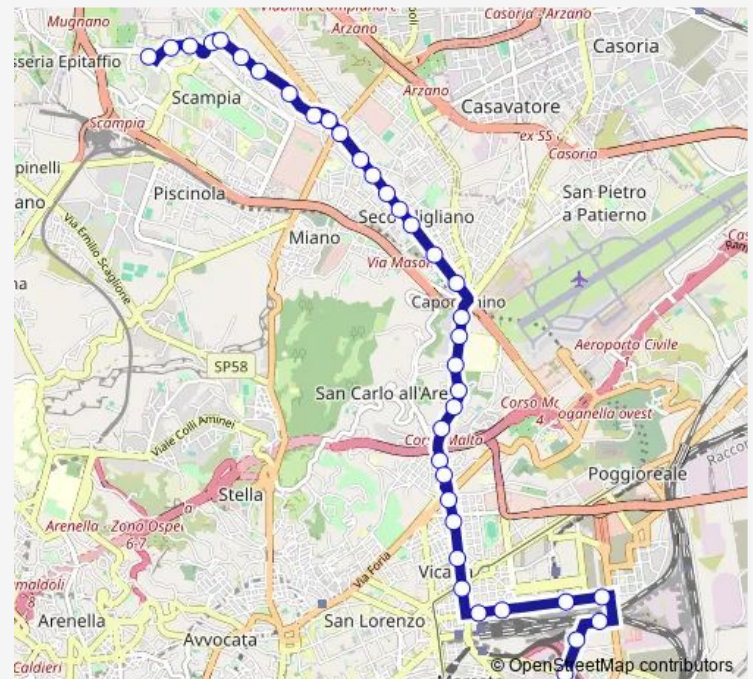

Lucci - Garibaldi

Garibaldi

Novara

Arenaccia

Arenaccia

Arenaccia

Arenaccia

Arenaccia - Ottocalli

### Route schedule

Brin - Attestamento — Ghisleri -Parco Lucrezia

Monday 03:00-24:00

Tuesday 03:00-24:00

Wednesday 03:00-24:00

Thursday 03:00-24:00

Friday 03:00-24:00

Saturday 03:00-24:00

### Route info

Direction: Brin - Attestamento

Stops: 48

Trip Duration: 0 hour 35 min

N5

Secondigliano - Ziviello

Secondigliano - Villa Alfiero

Secondigliano - Parco Gianturco

## Route info

Direction: Della Resistenza

Stops: 40

Trip Duration: 0 hour 50 min

Arenaccia

Arenaccia

Arenaccia

Arenaccia