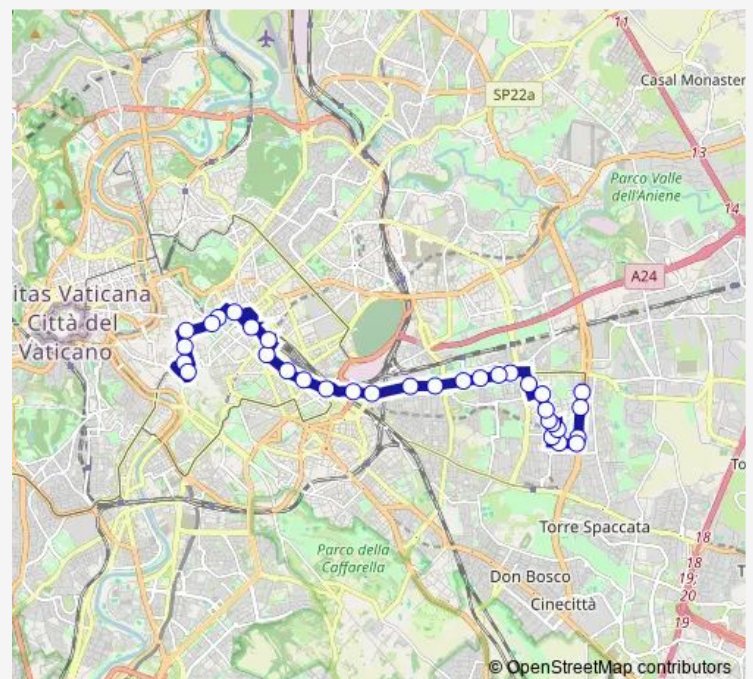

PRENESTINA/OFFICINE ATAC

PRENESTINA/CABALLINI

P.Za DI Porta Maggiore

Route schedule

Togliatti/Palme — P.Za Venezia

Monday	01:33-02:49 ⁺¹
Tuesday	01:33-02:49 ⁺¹
Wednesday	01:33-02:49 ⁺¹
Thursday	01:33-02:49 ⁺¹
Friday	01:33-02:49 ⁺¹
Saturday	01:33-02:49 ⁺¹
Sunday	01:33-02:49 ⁺¹

Route info

Direction: Togliatti/Palme

Stops: 33

Trip Duration: 0 hour 41 min

■ n5

BusMaps

Principe Eugenio/Manzoni

P.Za Vittorio Emanuele (Ma)

Plebiscito

P.Za Venezia

Direction

P.Za Venezia — Togliatti/Palme

39 stops

[Open route schedule](#)

P.Za Venezia

Corso/SS. Apostoli

Direction: P.Za Venezia

Stops: 39

Trip Duration: 0 hour 44 min

Castani/Gelsi

Castani/Gardenie

Castani/Faggi

Castani/Robinie

Robinie/Castani