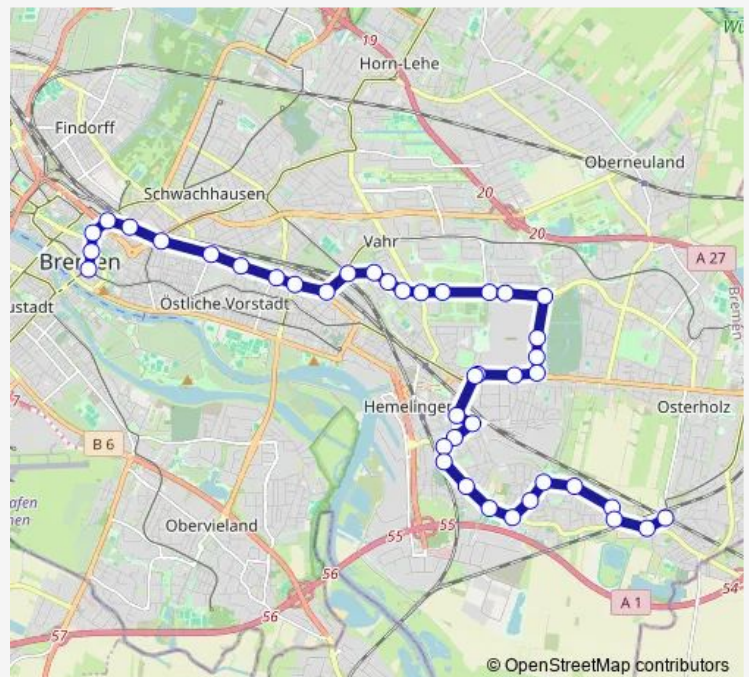

### Route schedule

Bremen Domsheide — Bremen Bf Mahndorf

Monday 00:18-23:48

Tuesday 00:18-23:48

Wednesday 00:18-23:48

Thursday 00:18-23:48

Friday 00:18-23:48

Saturday 00:18-23:48

### Route info

Direction: Bremen Domsheide

Stops: 41

Trip Duration: 1 hour 10 min

■ N5

BusMaps

Bremen Mercedes-Benz Tor 7

Bremen Osterholzer Friedhof