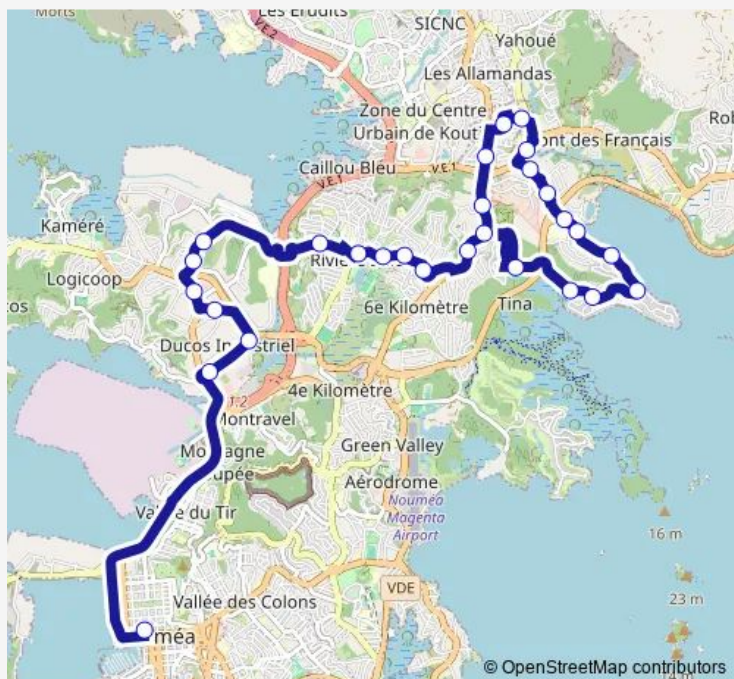

Direction

Place Moselle — College DE Normandie

27 stops

[Open route schedule](#)

Place Moselle

Forest

Giratoire Forest

Leprince

Galilee

Marconi

Claude

Simonin

Newton

Baie DE Koutio

Bernard

Pelatan

Levesque

Parc Riviere Salee

Fenelon

Koenig

Lesson

Moulin

Madrepores

Voltaire

Meyer

Route schedule

Place Moselle — College DE Normandie

Monday 05:00-18:00

Tuesday 05:00-18:00

Wednesday 05:00-18:00

Thursday 05:00-18:00

Friday 05:00-18:00

Saturday —

Sunday —

Route info

Direction: Place Moselle

Stops: 27

Trip Duration: 0 hour 45 min

■ N5 — Tina / Centre Ville