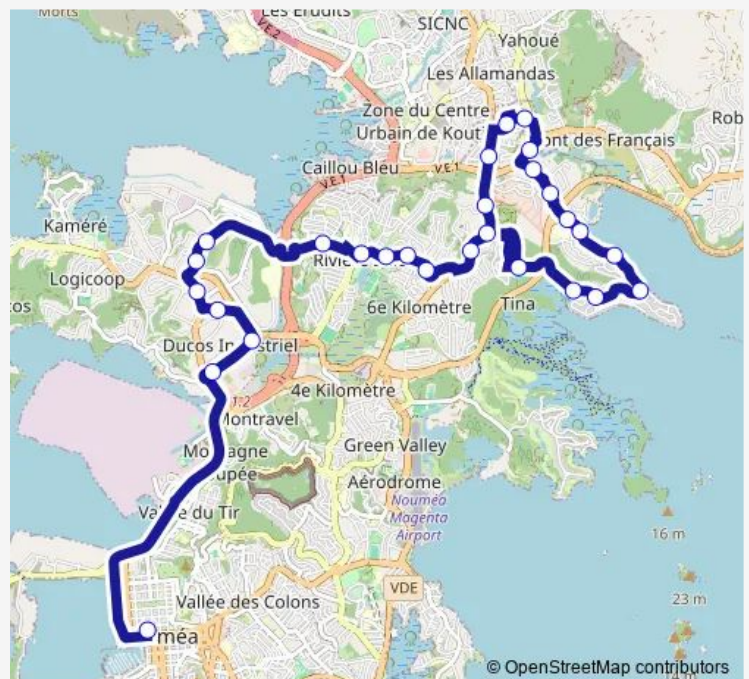

Meyer

Route schedule

Place Moselle — College DE Normandie

Monday 05:00-18:00

Tuesday 05:00-18:00

Wednesday 05:00-18:00

Thursday 05:00-18:00

Friday 05:00-18:00

Saturday —

Sunday —

Route info

Direction: Place Moselle

Stops: 27

Trip Duration: 0 hour 45 min

N5 — Tina / Centre Ville

ST Quentin

Lyautey

Normandie

Parc DE LA Yahoue

Mourin

College DE Normandie

Direction

Germain — Place Moselle

28 stops