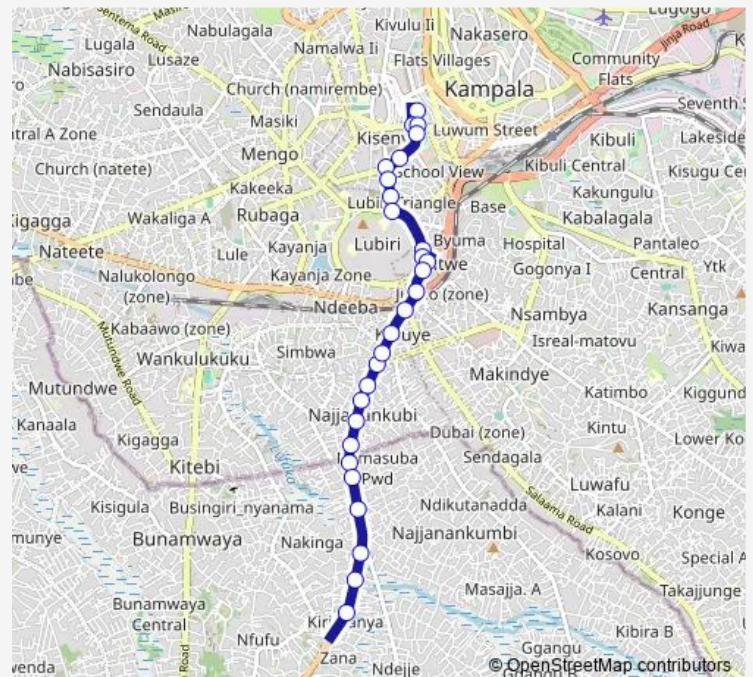

Thursday 06:30-19:00

Friday 06:30-19:00

Saturday 06:30-19:00

Sunday 06:30-19:00

Route info

Direction: New Taxi Park

Stops: 28

Trip Duration: 0 hour 44 min

Ic060 — New Taxi Park-Zana Stage

Mk Clinic - Najja Nankumbi

Freedom City Shopping Centre

Namasuba Sign Post

Total Petrol Station (Namasumba)

Batabata - Bata Zana

Hotel Explorer - Buganda Land Board Junction

Millenium Hotel (Lubowa-entebbe Rd)

Direction

New Taxi Park - Kk Trust Hotel — Millenium Hotel
(Lubowa-entebbe Rd)

27 stops

[Open route schedule](#)

New Taxi Park - Kk Trust Hotel

New Taxi Park - Blue Room

Kisenyi Bus Terminal (Kafumbe Mukasa Rd)