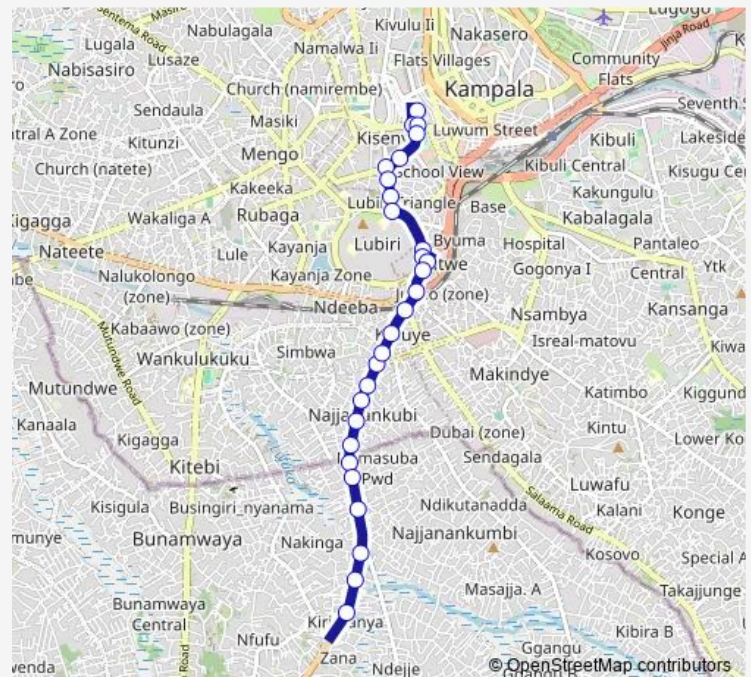

Thursday 06:30-19:00

Friday 06:30-19:00

Saturday 06:30-19:00

Sunday 06:30-19:00

Route info

Direction: New Taxi Park

Stops: 28

Trip Duration: 0 hour 42 min

IC060 — New Taxi Park-Zana Stage

Mk Clinic - Najja Nankumbi

Freedom City Shopping Centre

Namasuba Sign Post

Total Petrol Station (Namasumba)

Batabata - Bata Zana

Hotel Explorer - Buganda Land Board Junction

Millenium Hotel (Lubowa-entebbe Rd)

Direction

New Taxi Park - Kk Trust Hotel — Millenium Hotel
(Lubowa-entebbe Rd)

27 stops

[Open route schedule](#)

New Taxi Park - Kk Trust Hotel

New Taxi Park - Blue Room

Kisenyi Bus Terminal (Kafumbe Mukasa Rd)

Direction: New Taxi Park - Kk Trust Hotel

Stops: 27

Trip Duration: 0 hour 40 min

Batabata - Bata Zana

Hotel Explorer - Buganda Land Board Junction

Millenium Hotel (Lubowa-entebbe Rd)

IC060 Bus time schedules and route maps are available in an offline PDF at busmaps.com. Use the busmaps.com website to see live bus times, train schedule or subway schedule, and step-by-step directions for all public transit in Kampala