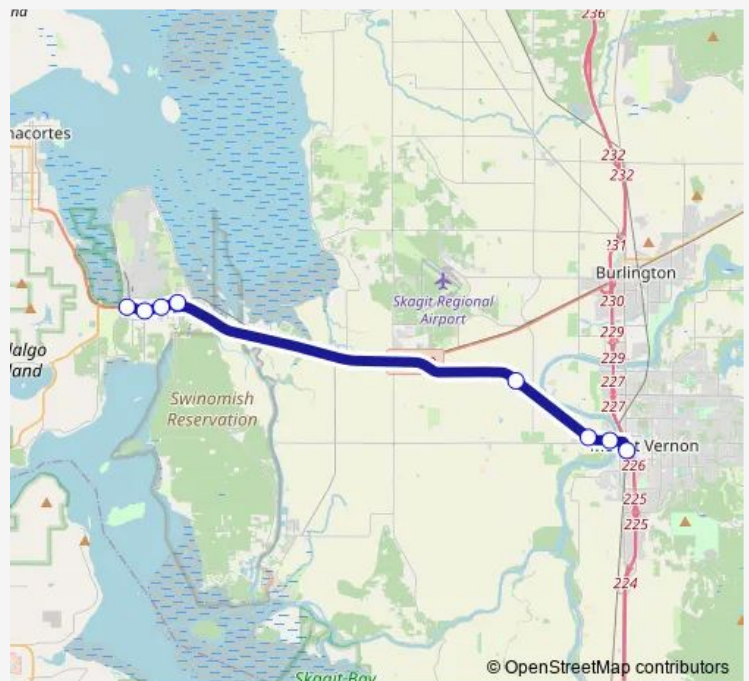

March Pt Road at Birch Equipment Rental

South March's Point - Reservation Rd.

Wsu

Skagit Community Foundation

Edgewater Park

Skagit Station Gate 5

Route schedule

March's Point — Skagit Station Gate 5

Monday 06:40-19:40

Tuesday 06:40-19:40

Wednesday 06:40-19:40

Thursday 06:40-19:40

Friday 06:40-19:40

Saturday 08:40-17:40

Sunday —

Route info

Direction: March's Point

Stops: 8

Trip Duration: 0 hour 35 min

40x — County Connector Island/Skagit

Direction

March's Point — Skagit Station Gate 2

8 stops

[Open route schedule](#)

South March Point at Thompson

March's Point

Route schedule

Skagit Station Gate 5 — March's Point

Monday	06:15-19:15
Tuesday	06:15-19:15
Wednesday	06:15-19:15
Thursday	06:15-19:15
Friday	06:15-19:15
Saturday	08:15-17:15
Sunday	—