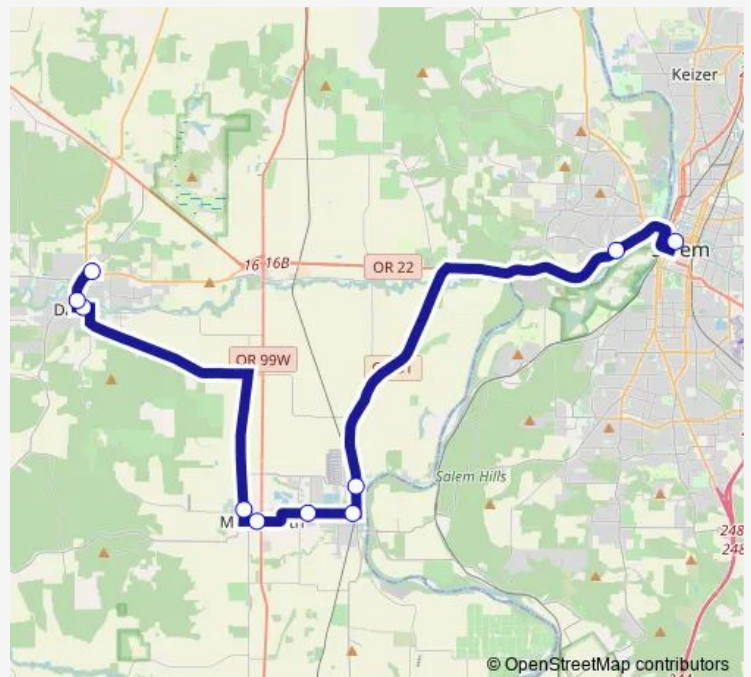

Bus 40X Polk County / Salem Express

[Go to website](#)

Direction

Downtown Transit Center - Bay T — Dallas Walmart - 321 NE Kings Valley Hwy

10 stops

[Open route schedule](#)

Downtown Transit Center - Bay T

Edgewater @ Rosemont

Dallas Downtown - Jefferson @ Mill

Dallas Walmart - 321 NE Kings Valley Hwy

Route schedule

Downtown Transit Center - Bay T — Dallas Walmart - 321 NE Kings Valley Hwy

Monday	07:00-20:30
Tuesday	07:00-20:30
Wednesday	07:00-20:30
Thursday	07:00-20:30
Friday	07:00-20:30
Saturday	08:30-20:00
Sunday	—

Route info

Direction: Downtown Transit Center - Bay T

Stops: 10

Trip Duration: 0 hour 53 min

40X — Polk County / Salem Express

Direction

Dallas Walmart - 321 NE Kings Valley Hwy — Downtown
Transit Center - Bay T

10 stops

[Open route schedule](#)

Dallas Walmart - 321 NE Kings Valley Hwy

Dallas Downtown - Oak @ Robb

W Valley Hospital - Washington @ Lewis

Western Oregon U - Monmouth Ave @ Church

Monmouth - Main @ Ecols