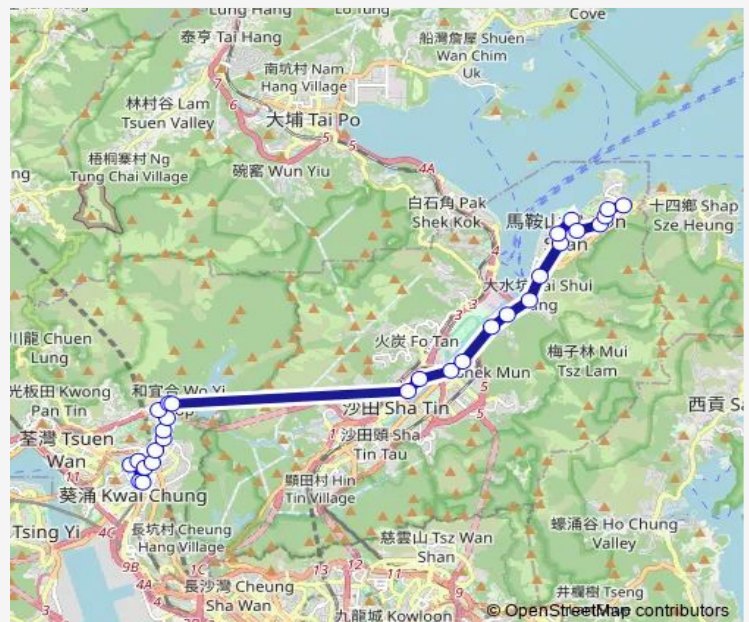

[Ctb] Chevalier Garden, Hang TAK Street[[Kmb+Ctb] Chevalier Garden/
Chevalier Garden, Hang TAK Street[[Kmb] Chevalier Garden][Lwb] Chevalier Garden

Route schedule

[Ctb] WU KAI SHA Station[[Kmb+Ctb] WU KAI SHA Station/
Wu KAI SHA Station[[Kmb] WU KAI SHA Station][Lwb] WU KAI SHA Station — [Kmb] Kwai Chung Estate BUS Terminus[[Lwb] Kwai Chung Estate BUS Terminus

Monday	05:15-22:40
Tuesday	05:15-22:40
Wednesday	05:15-22:40
Thursday	05:15-22:40
Friday	05:15-22:40
Saturday	05:15-22:40
Sunday	05:15-23:05

Route info

Direction: [Ctb] WU KAI SHA Station[[Kmb+Ctb] WU KAI SHA Station/
Wu KAI SHA Station[[Kmb] WU KAI SHA Station][Lwb] WU KAI SHA Station

Stops: 27

Trip Duration: 1 hour 4 min

40X — WU KAI SHA Station - Kwai Chung Estate

[Ctb] A Kung Kok, A Kung KOK Street[[Kmb+Ctb] A Kung KOK/
A Kung Kok, A Kung KOK Street[[Kmb] A Kung Kok[[Lwb] A Kung Kok