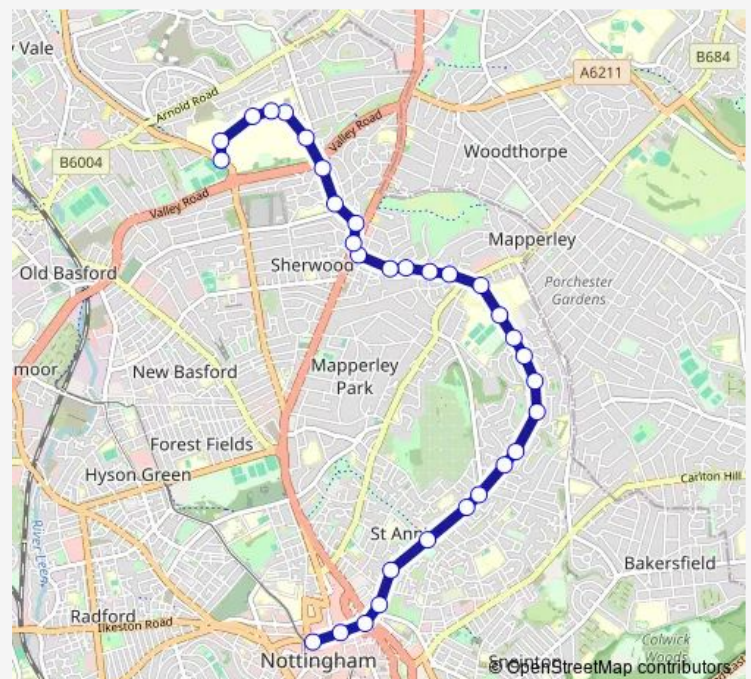

Sherwood Shops

Mansfield Street

Cavendish Vale

Sherwood Vale

Maurice Drive

Woodborough Road

Elliott Durham School

Boynton Drive

40X — City-City Hospital Campus

BusMaps

Brewsters Road

Botany Avenue

Ransom Road

Luther Close

Robin Hood Chase

Hedderley Walk

Curzon Street

East Street

Victoria Centre

Queen Street

Direction

Queen Street — City Hospital

31 stops

[Open route schedule](#)

Saturday 05:30-21:35

Sunday 07:30-18:35

Route info

Direction: Queen Street

Stops: 31

Trip Duration: 0 hour 27 min

Yellow Car Park

Purple Car Park