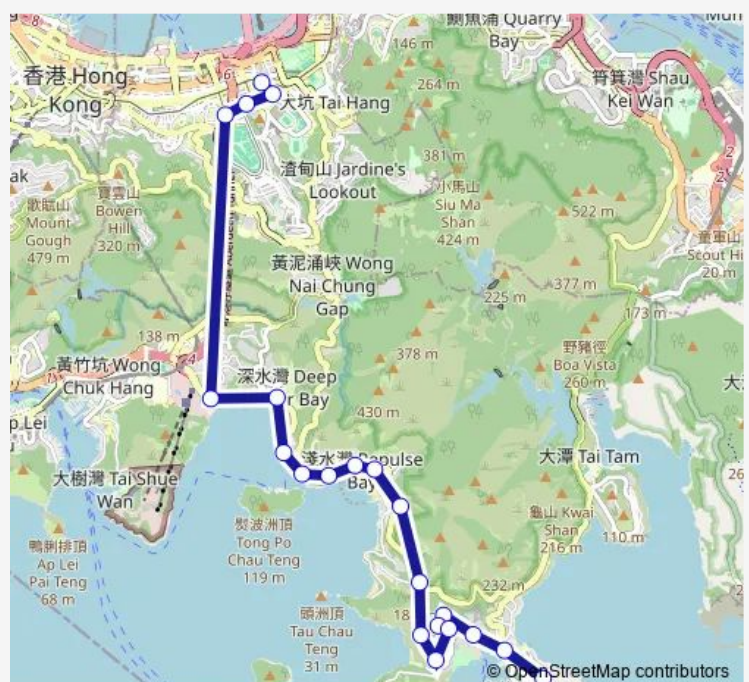

### Route schedule

Tung TAU WAN Road, Stanley Prison — Jardine'S Bazaar, Jinghua Center|Jardine'S Bazaar|Jardine'S Bazaar, Jinghua Center

Monday 06:00-20:00

Tuesday 06:00-20:00

Wednesday 06:00-20:00

Thursday 06:00-20:00

### Route info

Direction: Tung TAU WAN Road, Stanley Prison

Stops: 21

Trip Duration: 0 hour 25 min

Island Road, THE Hong Kong Country Club|The Hong Kong Country Club, Island Road

Morrison Hill Road, Near Leighton Road