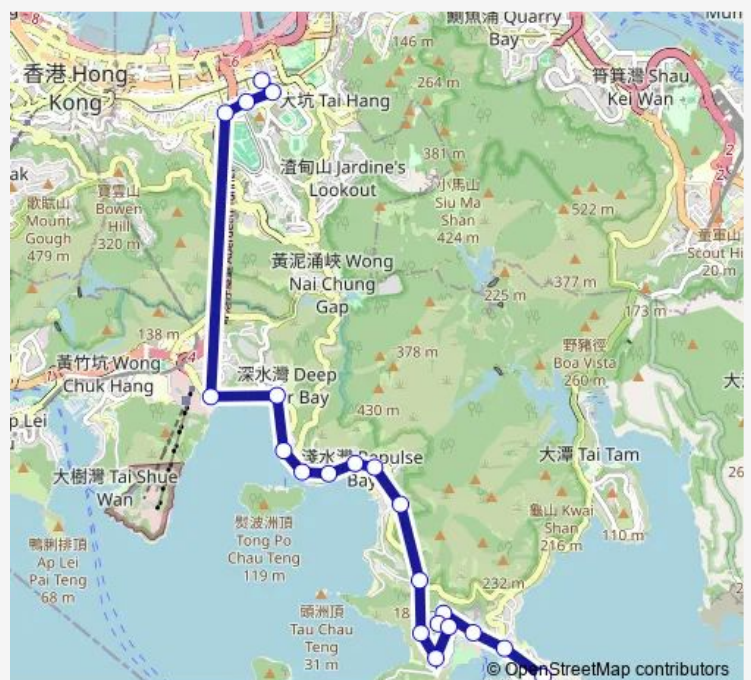

Route schedule

Tung TAU WAN Road, Stanley Prison — JARDINE'S BAZAAR, JINGHUA CENTER|JARDINE'S BAZAAR|JARDINE'S BAZAAR, JINGHUA CENTER

Monday	06:00-20:00
Tuesday	06:00-20:00
Wednesday	06:00-20:00
Thursday	06:00-20:00
Friday	06:00-20:00
Saturday	06:00-20:00
Sunday	06:00-20:00

Route info

Direction: Tung TAU WAN Road, Stanley Prison

Stops: 21

Trip Duration: 0 hour 25 min

40X — Stanley Prison - Jardine'S Bazaar (Short Working Service) **BusMaps**

Island Road, Deep Water Bay|Island Road, Deep Water
BAY Beach|Deep Water Bay, Island Road

ISLAND ROAD, THE HONG KONG COUNTRY
CLUB|THE HONG KONG COUNTRY CLUB, ISLAND
ROAD

MORRISON HILL ROAD, NEAR LEIGHTON ROAD

LEIGHTON ROAD, OUTSIDE LEIGHTON CEN-
TRE|LEIGHTON ROAD, LEIGHTON CENTRE

Caroline Centre, Pennington Street|Pennington Street
LEE Gardens Two|Pennington Street Outside LEE Gar-
dens Two|Pennington Street Outside LEE Gardens
Two|Pennington Street, LEE Gardens Two

JARDINE'S BAZAAR, JINGHUA CENTER|JARDINE'S
BAZAAR|JARDINE'S BAZAAR, JINGHUA CENTER

Direction

JARDINE'S BAZAAR, JINGHUA CENTER|JARDINE'S BAZAAR|JARDINE'S BAZAAR, JINGHUA CENTER — Tung TAU WAN Road, Stanley Prison