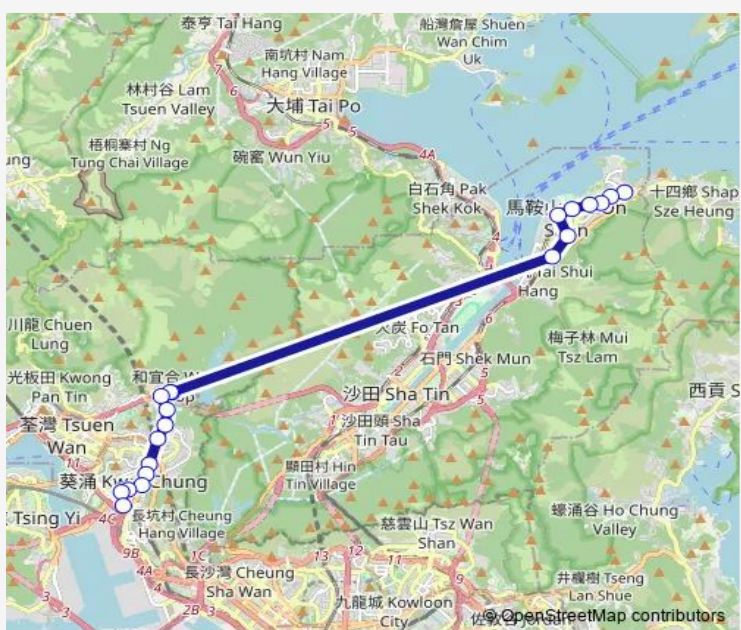

Route schedule

[Ctb] WU KAI SHA Station|[Kmb+Ctb] WU KAI SHA Station/
Wu KAI SHA Station|[Kmb] WU KAI SHA Station|[Lwb] WU KAI SHA Station — [Kmb] Kwai Fong (South) BUS Terminus|[Lwb] Kwai Fong (South) BUS Terminus

Monday	07:15
Tuesday	07:15
Wednesday	07:15
Thursday	07:15
Friday	07:15
Saturday	07:15
Sunday	—

Route info

Direction: [Ctb] WU KAI SHA Station|[Kmb+Ctb] WU KAI SHA Station/
Wu KAI SHA Station|[Kmb] WU KAI SHA Station|[Lwb] WU KAI SHA Station

Stops: 20

Trip Duration: 0 hour 45 min

[Kmb] WO YI HOP Road Sportsground[[Lwb] WO YI HOP Road Sportsground

[Kmb] Cheung Wing Road

[Kmb] Kwai Chun Court[[Lwb] Kwai Chun Court

[Kmb] SUN Kwai Hing Gardens[[Lwb] SUN Kwai Hing Gardens