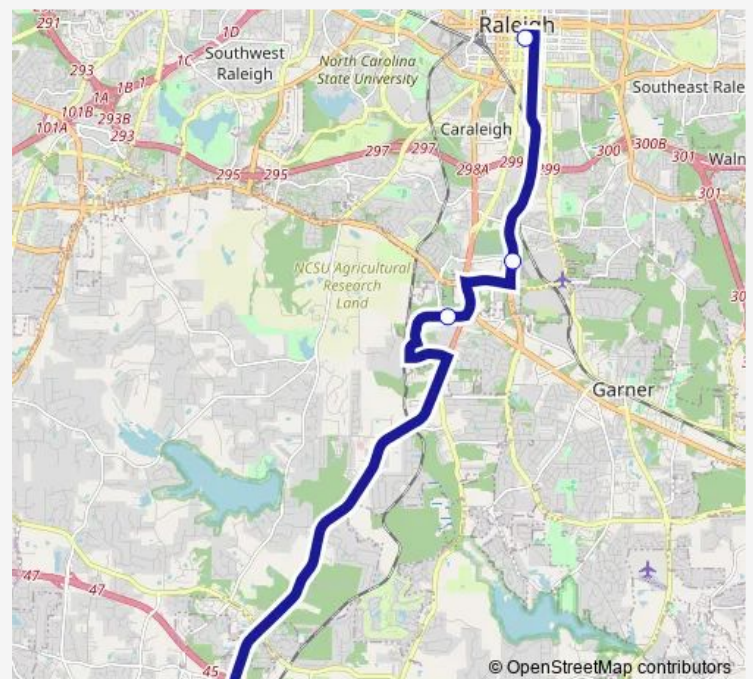

Hammond Rd at Chapanoke Rd (Detention Center)

Goraleigh Station

Route schedule

Wake Tech Community College — Goraleigh Station

Monday 06:45-18:15

Tuesday 06:45-18:15

Wednesday 06:45-18:15

Thursday 06:45-18:15

Friday 06:45-18:15

Saturday —

Sunday —

Route info

Direction: Wake Tech Community College

Stops: 4

Trip Duration: 0 hour 25 min

■ 40x — Wake Tech Express

Direction

Goraleigh Station — Wake Tech Community College

4 stops

[Open route schedule](#)

Goraleigh Station

Hammond Rd at Chapanoke Rd (Secu)

Garner Station Blvd at North Station (Carlie C's)

Wake Tech Community College

Route schedule

Goraleigh Station — Wake Tech Community College

Monday 06:15-17:45

Tuesday 06:15-17:45

Wednesday 06:15-17:45

Thursday 06:15-17:45

Friday 06:15-17:45

Saturday —