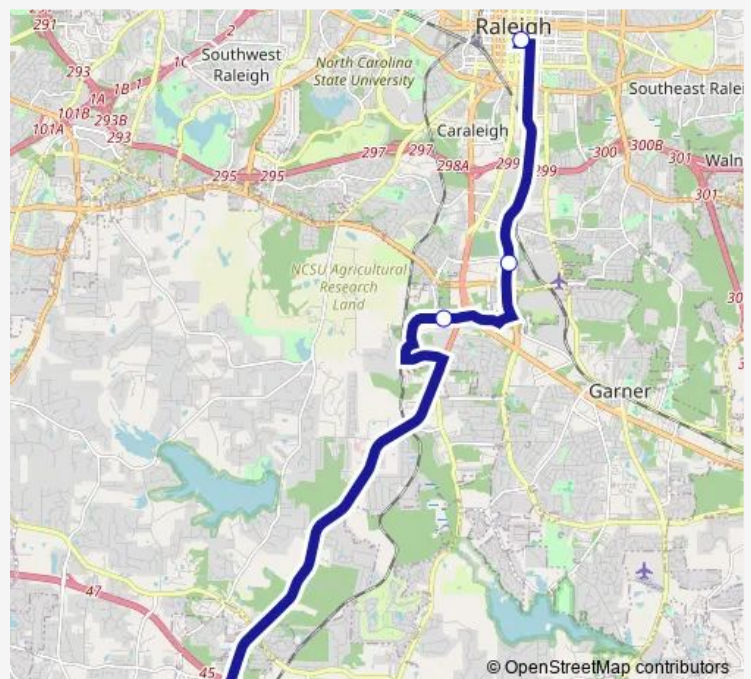

### Direction

Wake Tech Community College — Goraleigh Station

4 stops

[Open route schedule](#)

Wake Tech Community College

Garner Station Blvd at South Station (Big Lots)

Hammond Rd at Chapanoke Rd (Detention Center)

### Route schedule

Wake Tech Community College — Goraleigh Station

Monday 06:45-17:45

Tuesday 06:45-17:45

Wednesday 06:45-17:45

Thursday 06:45-17:45

Friday 06:45-17:45

Saturday —

### Route info

Direction: Wake Tech Community College

Stops: 4

Trip Duration: 0 hour 25 min

40X — Wake Tech Express

**Direction**

Goraleigh Station — Wake Tech Community College

4 stops

## Route schedule

Goraleigh Station — Wake Tech Community College

Monday 06:15-17:15

Tuesday 06:15-17:15

Wednesday 06:15-17:15

Thursday 06:15-17:15

Friday 06:15-17:15

Saturday —