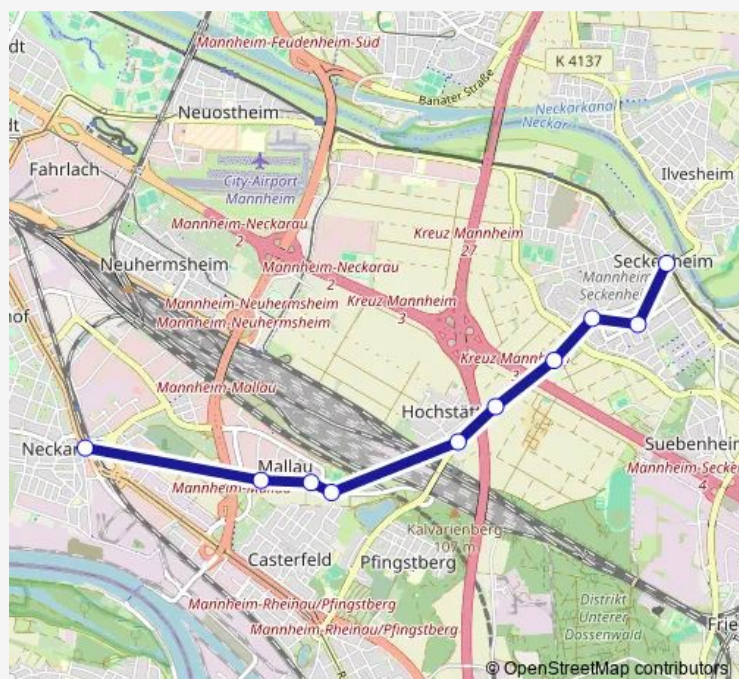

Zähringer Straße

Kapellenplatz

Pumpwerk

Schlittweg

Hochstätt

Pfingstberg Sportanlagen

Hofrat-Wild-Straße

Besselstraße

Friedrichstraße

Route schedule

Seckenheim Rathaus — Friedrichstraße

| | |
|-----------|-------------|
| Monday | 06:55-18:35 |
| Tuesday | 06:55-18:35 |
| Wednesday | 06:55-18:35 |
| Thursday | 06:55-18:35 |
| Friday | 06:55-18:35 |
| Saturday | — |
| Sunday | — |

Route info

Direction: Seckenheim Rathaus

Stops: 10

Trip Duration: 0 hour 14 min

Direction

Friedrichstraße — Seckenheim Rathaus

10 stops

[Open route schedule](#)

Route info

Direction: Friedrichstraße

Stops: 10

Trip Duration: 0 hour 16 min

Direction

Friedrichstraße — Seckenheim Rathaus

10 stops

[Open route schedule](#)