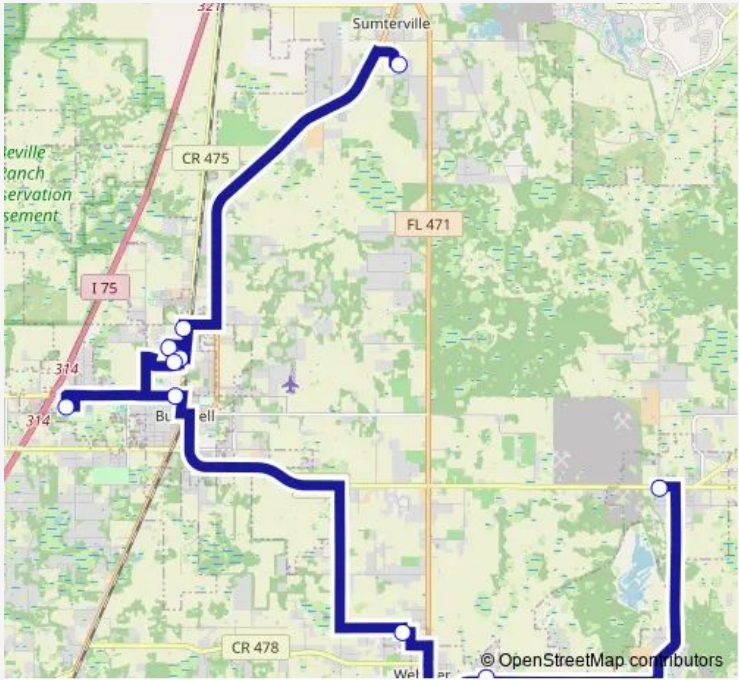

Bus Orange/South Sumter Route

[Go to website](#)

Direction
 LCC/Clark Maxwell Library - Wildwood Connection —
 Center Hill - AA Discount Convenience Store

10 stops

[Open route schedule](#)

- LCC/Clark Maxwell Library - Wildwood Connection
- Winn Dixie
- Misty Woods Apartments & Jumper Drive North
- Bushnell Plaza
- Bushnell Garden Apartments Jumper Drive South
- Walmart Supercenter
- Bushnell Family Practice/Dollar General
- Webster - Beulah Baptist
- Webster - Apartments I & li
- Center Hill - AA Discount Convenience Store

Route schedule

LCC/Clark Maxwell Library - Wildwood Connection —
 Center Hill - AA Discount Convenience Store

Monday	09:46-13:46
Tuesday	—
Wednesday	09:46-13:46
Thursday	—
Friday	09:46-13:46
Saturday	—
Sunday	—

Route info

Direction: LCC/Clark Maxwell Library - Wildwood Connection

Stops: 10

Trip Duration: 1 hour 45 min

Direction

Center Hill - AA Discount Convenience Store — LCC/Clark Maxwell Library - Wildwood Connection

Route schedule

Center Hill - AA Discount Convenience Store — LCC/Clark Maxwell Library - Wildwood Connection

Monday 07:46-12:01

Tuesday —

Wednesday 07:46-12:01

Thursday —

Friday 07:46-12:01

Saturday —