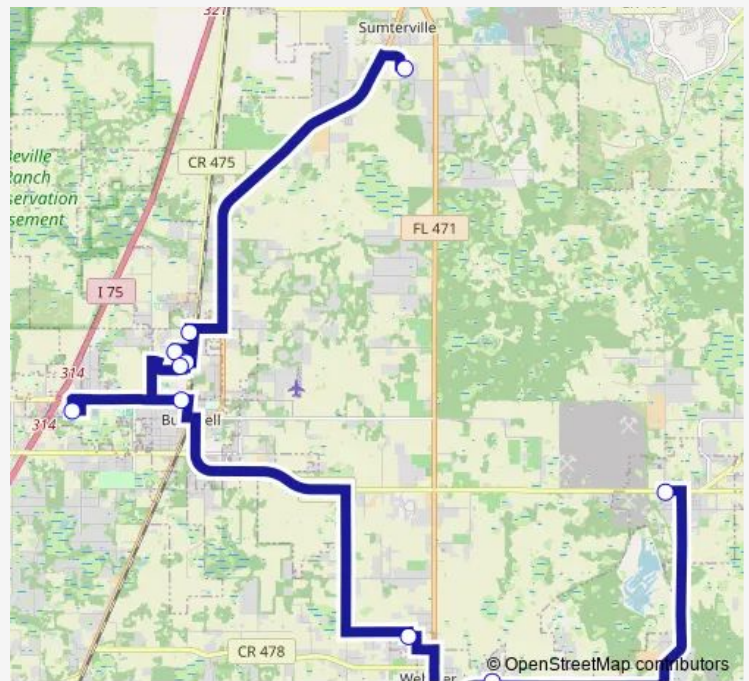

Center Hill - AA Discount Convenience Store

Route schedule

LCC/Clark Maxwell Library - Wildwood Connection —
Center Hill - AA Discount Convenience Store

Monday 09:46-13:46

Tuesday —

Wednesday 09:46-13:46

Thursday —

Friday 09:46-13:46

Saturday —

Sunday —

Route info

Direction: LCC/Clark Maxwell Library - Wildwood Connection

Stops: 10

Trip Duration: 1 hour 35 min

Orange/South Sumter Route

Direction

Center Hill - AA Discount Convenience Store — LCC/Clark Maxwell Library - Wildwood Connection

12 stops

[Open route schedule](#)

Center Hill - AA Discount Convenience Store

Webster - Apartments I & li

Winn Dixie

Langley Health Services

LCC/Clark Maxwell Library - Wildwood Connection

Route schedule

Center Hill - AA Discount Convenience Store — LCC/Clark Maxwell Library - Wildwood Connection

Monday 07:46-12:01