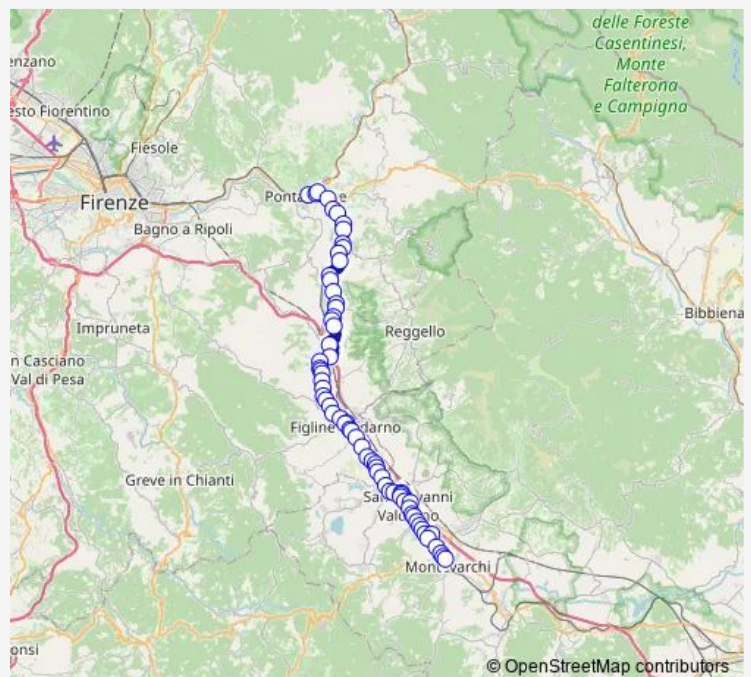

Ponte Alle Forche_V

Casoni

Porcellino_V

Route schedule

(Tmp) Vecchia Autostazione Montevarchi — Pontassieve Ss67

Monday 05:50-14:05

Tuesday 05:50-14:05

Wednesday 05:50-14:05

Thursday 05:50-14:05

Friday 05:50-14:05

Saturday —

Sunday —

Route info

Direction: (Tmp) Vecchia Autostazione Montevarchi

Stops: 64

Trip Duration: 1 hour 15 min