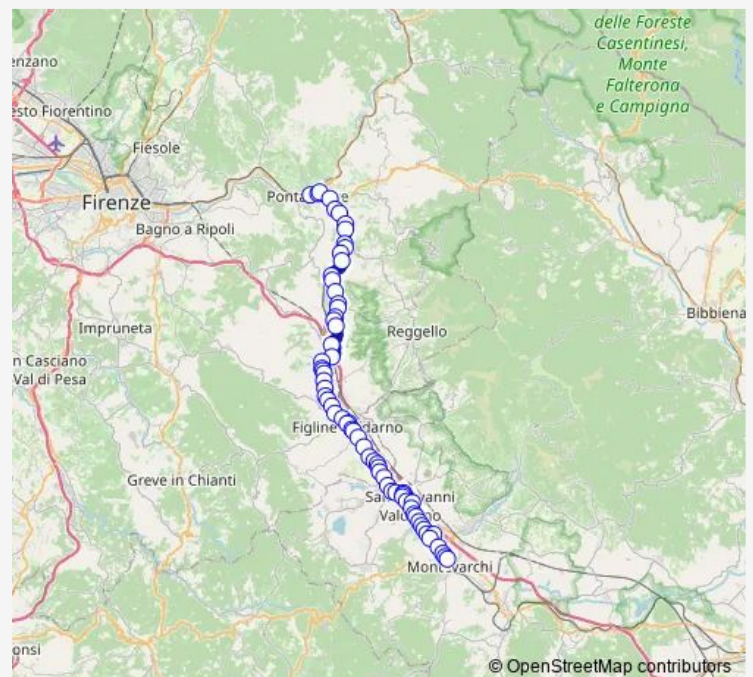

### Route schedule

(Tmp) Vecchia Autostazione Montevarchi — Pontassieve Ss67

Monday 05:50-14:05

Tuesday 05:50-14:05

Wednesday 05:50-14:05

Thursday 05:50-14:05

Friday 05:50-14:05

Saturday —

### Route info

Direction: (Tmp) Vecchia Autostazione Montevarchi

Stops: 64

Trip Duration: 1 hour 15 min

Ss69 Km 26,8

Restone\_V

Casa Nuova

Sr 69 Deposito Gas\_V