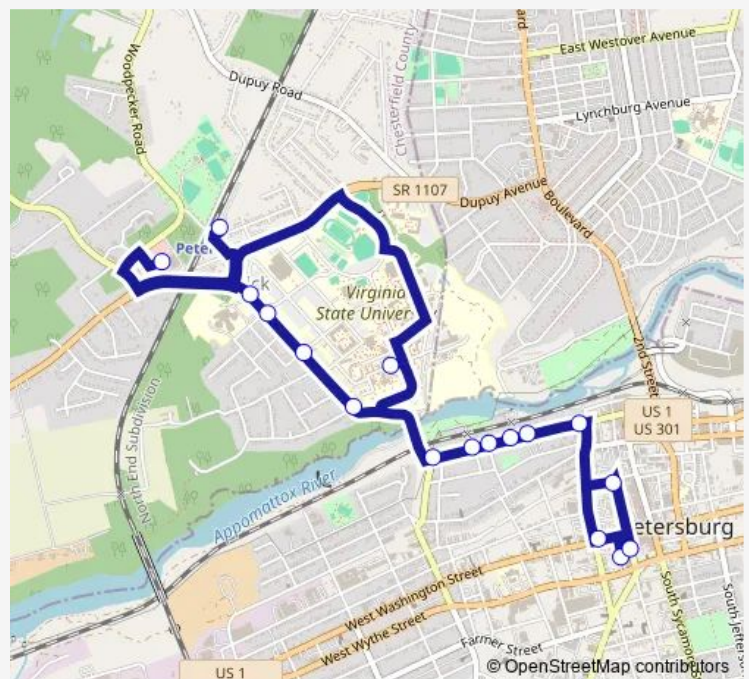

Grove Avenue and Market Street (Retiree Club)

Grove Avenue and Browns Alley

Grove Avenue and Johnson Alley (Westbound)

Grove Avenue and Cross Street

Grove Avenue and Squaw Alley (Westbound)

Grove Avenue and Canal Street (Westbound)

Petersburg Station and Union Street (Greyhound Entrance) ↻ ↺ ↻ ↺

### Route schedule

Petersburg Station — Petersburg Station and Union Street (Greyhound Entrance) ↻ ↺ ↻ ↺

Monday 07:15-16:15

Tuesday 07:15-16:15

Wednesday 07:15-16:15

Thursday 07:15-16:15

Friday 07:15-16:15

Saturday 07:15-16:15

### Route info

Direction: Petersburg Station

Stops: 17

Trip Duration: 0 hour 20 min