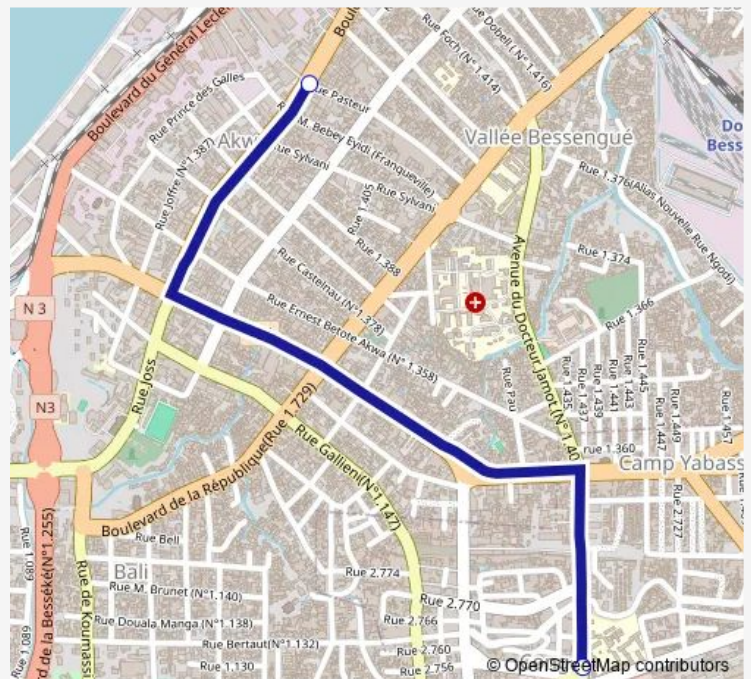

Direction

Marché Central — Immeuble Socar, Rue Pasteur

2 stops

[Open route schedule](#)

Marché Central

Immeuble Socar, Rue Pasteur

Route schedule

Marché Central — Immeuble Socar, Rue Pasteur

Monday	11:12
Tuesday	11:12
Wednesday	11:12
Thursday	11:12
Friday	11:12
Saturday	11:12
Sunday	11:12

Route info

Direction: Marché Central

Stops: 2

Trip Duration: 0 hour 20 min

Marché Central to Immeuble Socar

Communal Taxi Service time schedules and route maps are available in an offline PDF at busmaps.com. Use the busmaps.com website to see live bus times, train schedule or subway schedule, and step-by-step directions for all public transit in Douala

The schedule is provided in the local timezone. Times with "(+1)" indicate departures on the next day.

PDF file created on 2025-01-16

2024 BusMaps.com - All Rights Reserved