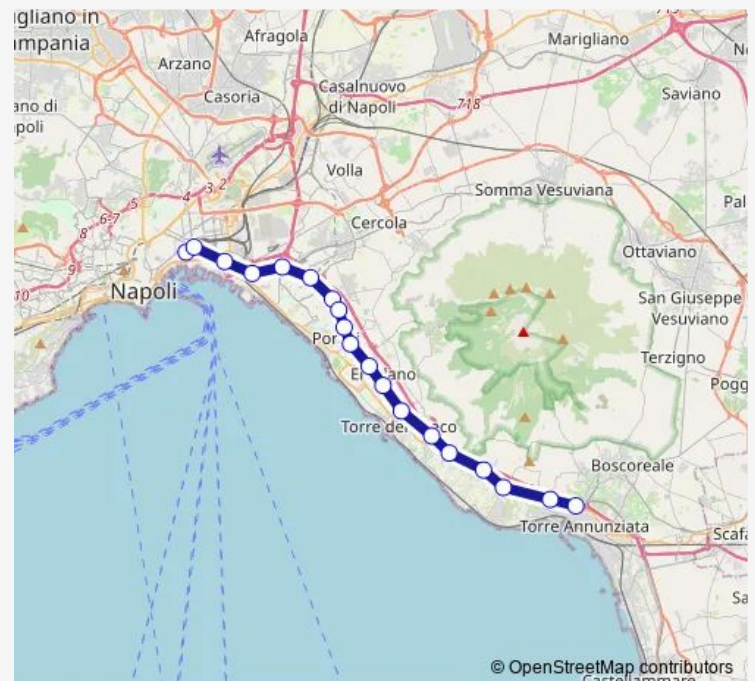

Rail 1. Napoli - Torre Annunziata

[Go to website](#)

Direction

Napoli Porta Nolana — Torre Annunziata - Oplonti

19 stops

[Open route schedule](#)

Napoli Porta Nolana

Napoli P. Garibaldi

Torre Annunziata - Oplonti

Route schedule

Napoli Porta Nolana — Torre Annunziata - Oplonti

Monday 05:57-21:33

Tuesday 05:57-21:33

Wednesday 05:57-21:33

Thursday 05:57-21:33

Friday 05:57-21:33

Saturday 05:57-21:33

Sunday 05:57-21:33

Route info

Direction: Napoli Porta Nolana

Stops: 19

Trip Duration: 0 hour 38 min

1. — Napoli - Torre Annunziata

Direction

Torre Annunziata - Oplonti — Napoli Porta Nolana

19 stops

[Open route schedule](#)

Torre Annunziata - Oplonti

Trecase

Leopardi

Villa delle Ginestre

Via del Monte