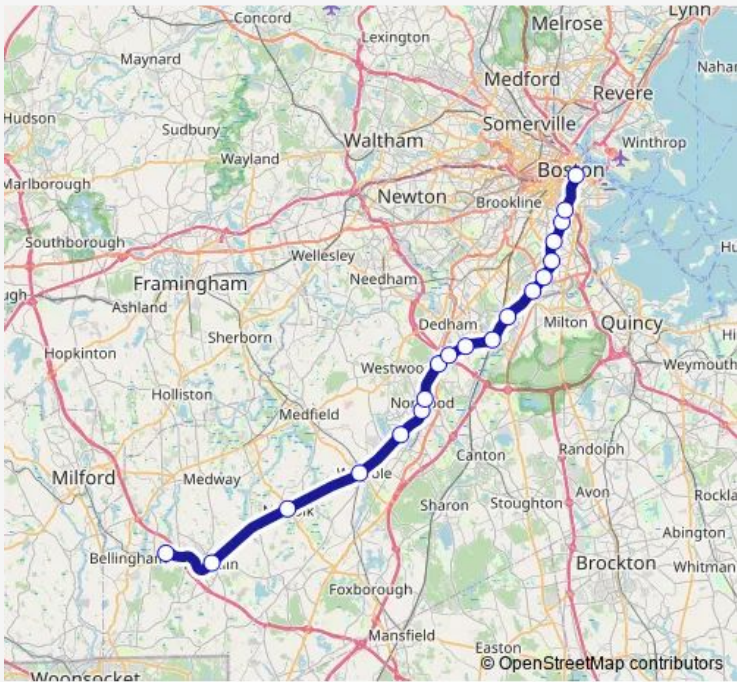

Direction
 South Station — Forge Park/495
 19 stops
[Open route schedule](#)

- South Station
- Newmarket
- Uphams Corner
- Four Corners/Geneva
- Talbot Avenue
- Morton Street
- Blue Hill Avenue
- Fairmount
- Readville
- Endicott
- Dedham Corporate Center
- Islington
- Norwood Depot
- Norwood Central
- Windsor Gardens
- Walpole
- Norfolk
- Franklin
- Forge Park/495

Route schedule
 South Station — Forge Park/495

Monday	23:55
Tuesday	23:55-00:50 ⁺¹
Wednesday	23:55
Thursday	23:55
Friday	23:55
Saturday	06:47-23:55
Sunday	06:47-23:55

Route info
 Direction: South Station
 Stops: 19
 Trip Duration: 1 hour 17 min

Direction

Forge Park/495 — South Station

14 stops

[Open route schedule](#)

Forge Park/495

Franklin

Norfolk

Walpole