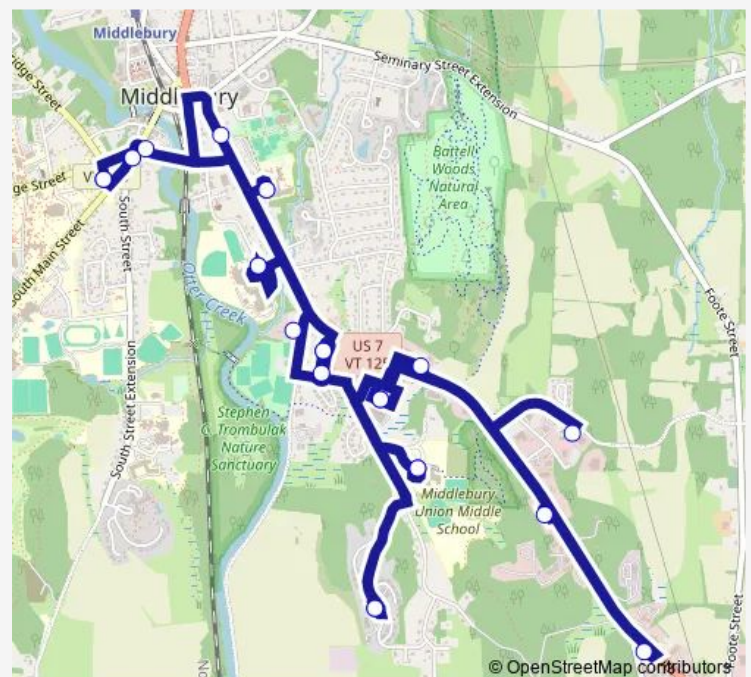

Bus Msb Rte 7 South Loop

[Go to website](#)

Direction

Academy Street — Academy Street

23 stops

[Open route schedule](#)

Academy Street

Main St/Rotary

Middlebury High School

Mary Hogan Elementary School

Opposite Dunkin Donuts

Route schedule

Academy Street — Academy Street

Monday	07:00-19:00
Tuesday	07:00-19:00
Wednesday	07:00-19:00
Thursday	07:00-19:00
Friday	07:00-19:00
Saturday	09:47-16:47
Sunday	—

Route info

Direction: Academy Street

Stops: 23

Trip Duration: 0 hour 30 min

■ Msb — Rte 7 South Loop

BusMaps

Cross Street Cutout

Academy Street