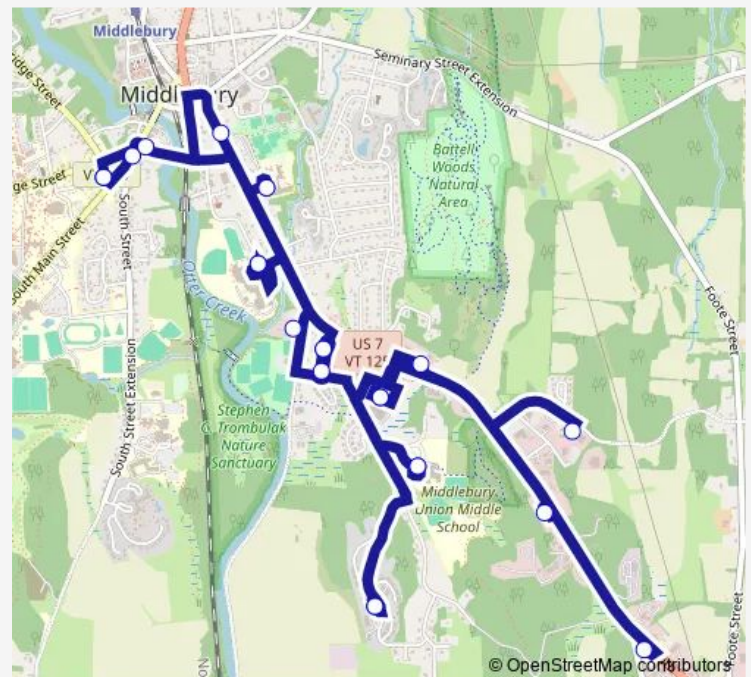

Bus MSB Rte 7 South Loop

[Go to website](#)

Direction

Academy Street — Academy Street

23 stops

[Open route schedule](#)

Academy Street

Main St/Rotary

Middlebury High School

Mary Hogan Elementary School

Opposite Dunkin Donuts

Route schedule

Academy Street — Academy Street

Monday	07:00-19:00
Tuesday	07:00-19:00
Wednesday	07:00-19:00
Thursday	07:00-19:00
Friday	07:00-19:00
Saturday	09:47-16:47
Sunday	—

Route info

Direction: Academy Street

Stops: 23

Trip Duration: 0 hour 30 min

MSB — Rte 7 South Loop

BusMaps

Cross Street Cutout

Academy Street