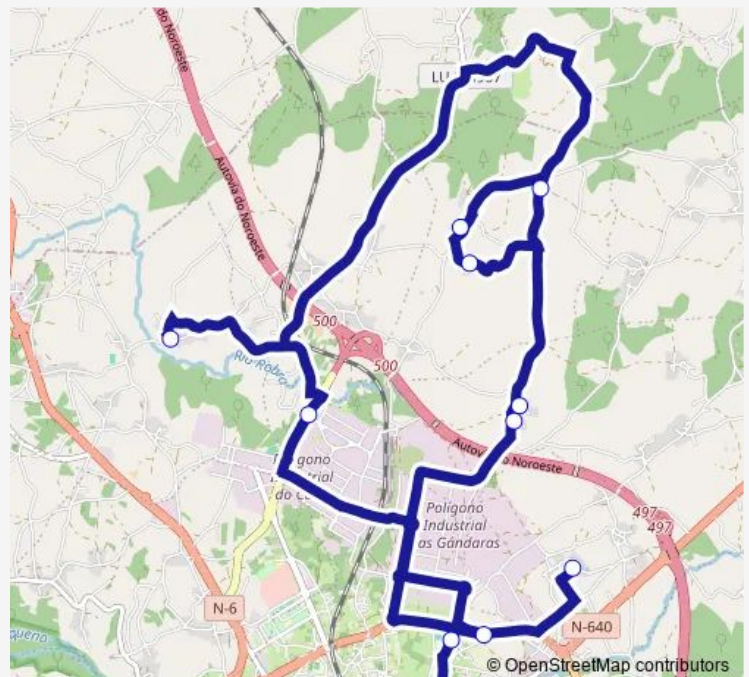

Route schedule

Ceip AS Gándaras — Urbanización A Campiña

Monday 16:30

Tuesday 15:50

Wednesday 15:50

Thursday 15:50

Friday 15:50

Saturday —

Sunday —

Route info

Direction: Ceip AS Gándaras

Stops: 11

Trip Duration: 0 hour 35 min

■ Xg680003 — Ceip As Gándaras-Urbanización A Campiña

BusMaps

Direction

Urbanización A Campiña — Ceip AS Gándaras

11 stops

[Open route schedule](#)

Urbanización A Campiña

RÚA Miñato - Dársena

Piñeiro

Agra DA Torre

Barcias

Monday 08:55

Tuesday 08:55

Wednesday 08:55

Thursday 08:55

Friday 08:55

Saturday —

Sunday —

Route info