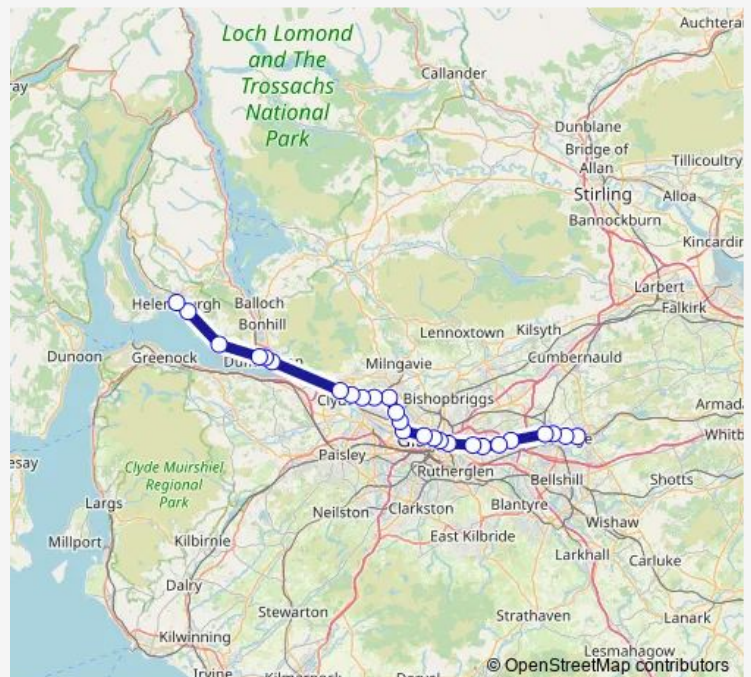

Rail Sr:Adr->Hlc SR train service from ADR to Hlc

[Go to website](#)

Direction

Airdrie — Helensburgh Central

26 stops

[Open route schedule](#)

- Airdrie
- Coatdyke
- Coatbridge Sunnyside
- Blairhill
- Easterhouse
- Garrowhill
- Shettleston
- Carntyne
- Bellgrove
- High Street (Glasgow)
- Glasgow Queen Street
- Charing Cross (Glasgow)
- Partick
- Hyndland
- Anniesland
- Westerton
- Drumchapel
- Drumry
- Singer
- Dalmuir
- Dumbarton East

Route schedule

Airdrie — Helensburgh Central

Monday	—
Tuesday	—
Wednesday	—
Thursday	—
Friday	—
Saturday	—
Sunday	07:57-22:57

Route info

Direction: Airdrie

Stops: 26

Trip Duration: 1 hour 18 min

■ Sr:Adr->Hlc — SR train service from ADR to Hlc

Dumbarton Central

Dalreoch

Cardross

Craigendoran

Helensburgh Central

Direction

Airdrie — Helensburgh Central

25 stops

[Open route schedule](#)

Airdrie

Coatdyke

Coatbridge Sunnyside

Blairhill

Easterhouse

Garrowhill

Shettleston