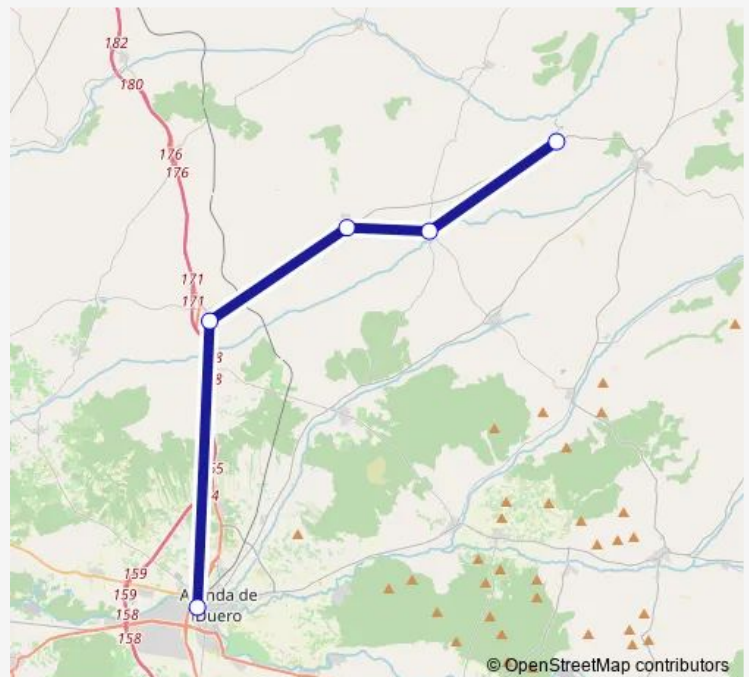

**Direction**

Aranda De Duero — Valdeande

5 stops

[Open route schedule](#)

Aranda De Duero

Gumiel De Izan

Villalbilla De Gumiel

Tubilla Del Lago

## Route schedule

Aranda De Duero — Valdeande

Monday	—
Tuesday	13:00
Wednesday	—
Thursday	—
Friday	—
Saturday	—
Sunday	—

## Route info

Direction: Aranda De Duero

Stops: 5

Trip Duration: 0 hour 30 min

ALSA - Ara-Val Bus time schedules and route maps are available in an offline PDF at [busmaps.com](https://busmaps.com). Use the [busmaps.com](https://busmaps.com) website to see live bus times, train schedule or subway schedule, and step-by-step directions for all public transit in Tubilla del Lago