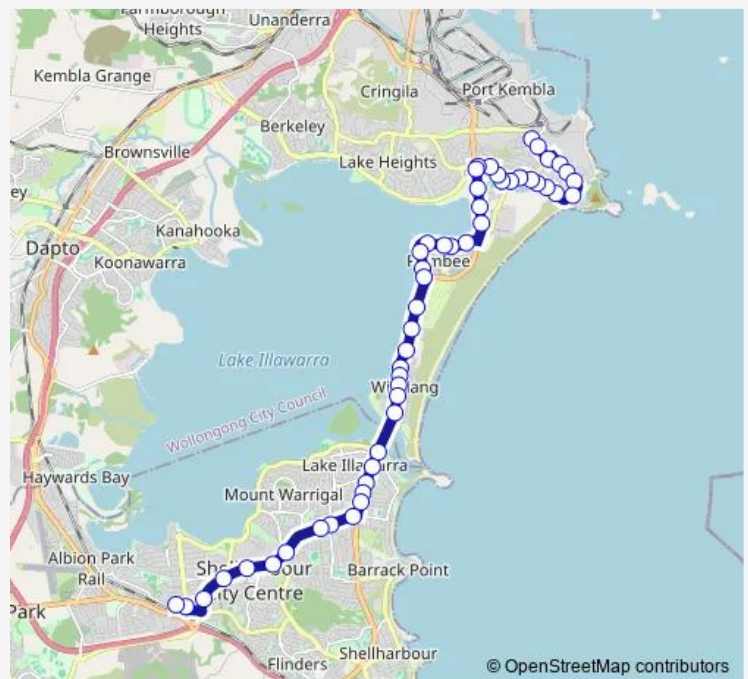

Cowper St Opp Shellharbour Rd

Warrawong Plaza, Cowper St

Warrawong Plaza, King St

King Av At Hoskins Av

King Av After Kemblawarra Rd

Route schedule

Wentworth Rd Opp Jubilee Rd — Corpus Christi High School, School Grounds, Moore St

Monday 07:40

Tuesday 07:40

Wednesday 07:40

Thursday 07:40

Friday 07:40

Saturday —

Sunday —

Route info

Direction: Wentworth Rd Opp Jubilee Rd

Stops: 51

Trip Duration: 0 hour 36 min

S067 — Corpus Christi HS to Port Kembla via Lake Illawarra

King St Centre, King St

Illowra Cres At Illowra Pkwy

Primbee Public School, Illowra Cres

Illowra Cres Before Overhill Rd

119 Lakeview Pde

Lakeview Pde At Fairymeadow Pkwy

Windang Rd After Nicolle Rd

Windang Rd Before Primbee Bypa

Port Kembla Golf Club, Windang Rd

Windang Rd At Bakers Lane

71 Windang Rd