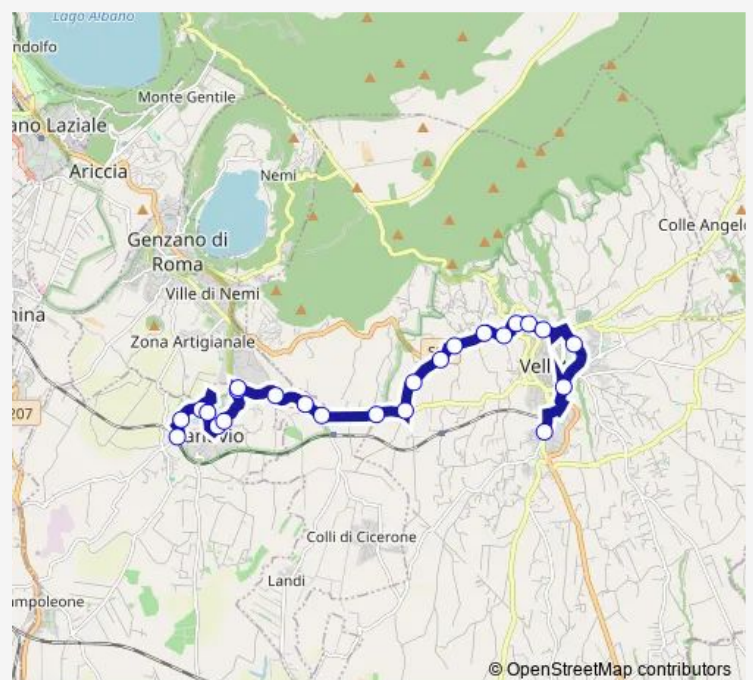

Saturday —

Sunday —

Route info

Direction: Lanuvio | Stazione FS # f13567

Stops: 24

Trip Duration: 0 hour 34 min

Lanuvio - Velletri # Ra035d

Velletri | Ist. Superiore C. Battisti # f2821