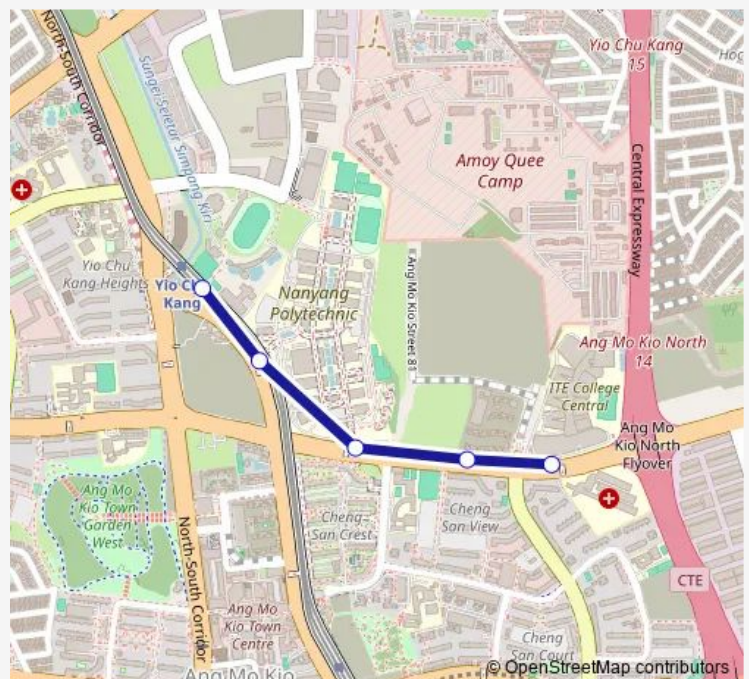

Thursday 06:58

Friday 06:58

Saturday —

Sunday —

Route info

Direction: Yio Chu Kang Int

Stops: 5

Trip Duration: 0 hour 7 min