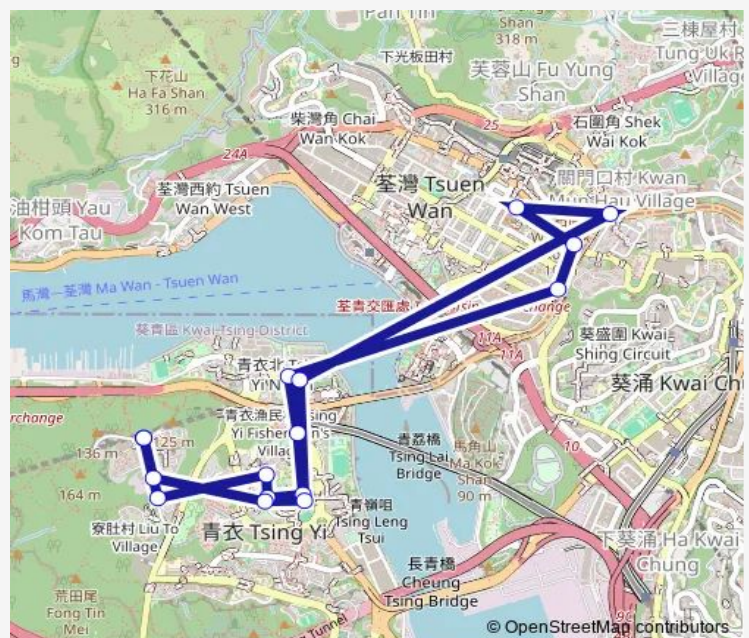

### Route schedule

HANG MEI STREET PUBLIC LIGHT BUS (GMB) TERMINUS — HANG MEI STREET PUBLIC LIGHT BUS (GMB) TERMINUS

Monday	06:15-20:00
Tuesday	06:15-20:00
Wednesday	06:15-20:00
Thursday	06:15-20:00
Friday	06:15-20:00
Saturday	06:15-20:00
Sunday	06:15-20:00

### Route info

Direction: HANG MEI STREET PUBLIC LIGHT BUS (GMB) TERMINUS

Stops: 16

Trip Duration: 0 hour 32 min

CASTLE PEAK ROAD-KWAI CHUNG OUTSIDE TAI WO HAU STATION|CASTLE PEAK ROAD - TSUEN WAN OUTSIDE TAI WO HAU MTR STATION|CASTLE PEAK ROAD-TSUEN WAN OUTSIDE TAI WO HAU MTR STATION|TAI WO HAU STATION, EXIT B