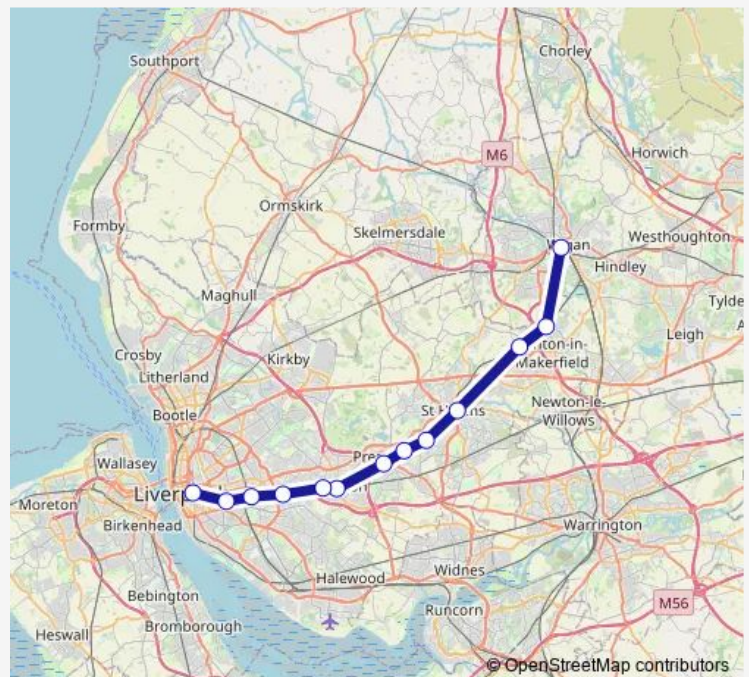

### Direction

Wigan North Western — Liverpool Lime Street

13 stops

[Open route schedule](#)

Wigan North Western

Newton-le-Willows

Earlestown

St Helens Junction

### Route schedule

Wigan North Western — Liverpool Lime Street

Monday 07:02-08:06

Tuesday 07:02-08:06

Wednesday 07:02-08:06

Thursday 07:02-08:06

Friday 07:02-08:06

Saturday 07:02-07:03

### Route info

Direction: Wigan North Western

Stops: 13

Trip Duration: 0 hour 52 min

■ Nt:Wgn->Liv — NT train service from WGN to Liv

## Direction

Wigan North Western — Liverpool Lime Street

13 stops

[Open route schedule](#)

Wigan North Western

Bryn

Garswood

St Helens Central