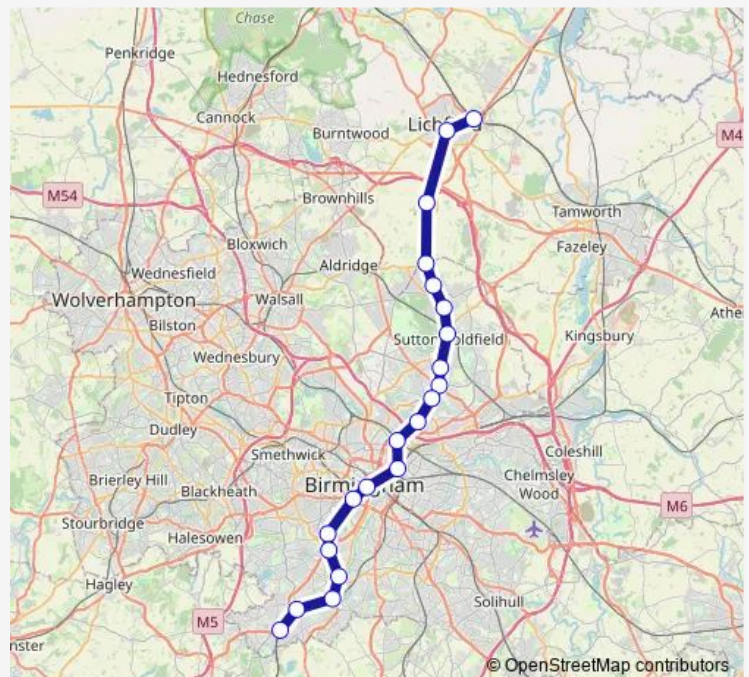

Rail Lm:Ltv->Lob LM train service from LTV to Lob

[Go to website](#)

Direction

Lichfield Trent Valley — Longbridge

21 stops

[Open route schedule](#)

- Lichfield Trent Valley
- Lichfield City
- Shenstone
- Blake Street
- Butlers Lane
- Four Oaks
- Sutton Coldfield
- Wylde Green
- Chester Road
- Erdington
- Gravelly Hill
- Aston
- Duddeston
- Birmingham New Street
- Five Ways
- University
- Selly Oak
- Bournville
- Kings Norton
- Northfield
- Longbridge

Route schedule

Lichfield Trent Valley — Longbridge

Monday	22:48
Tuesday	22:48
Wednesday	22:48
Thursday	22:48
Friday	22:48
Saturday	20:20-23:00
Sunday	—

Route info

Direction: Lichfield Trent Valley

Stops: 21

Trip Duration: 1 hour 6 min

■ Lm:Ltv->Lob — LM train service from LTV to Lob

Lm:Ltv->Lob Rail time schedules and route maps are available in an offline PDF at busmaps.com. Use the busmaps.com website to see live bus times, train schedule or subway schedule, and step-by-step directions for all public transit in Birmingham