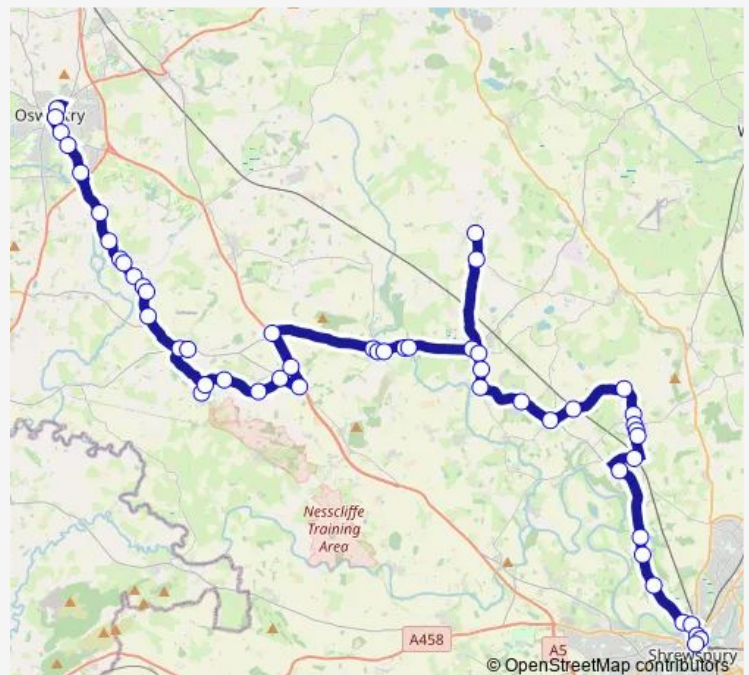

Doctors Surgery

The Wheatlands Jct

Admiral Duncan

Route schedule

Bus Station — Bus Station

Monday 07:20

Tuesday 07:20

Wednesday 07:20

Thursday 07:20

Friday 07:20

Saturday —

Sunday —

Route info

Direction: Bus Station

Stops: 49

Trip Duration: 1 hour 19 min