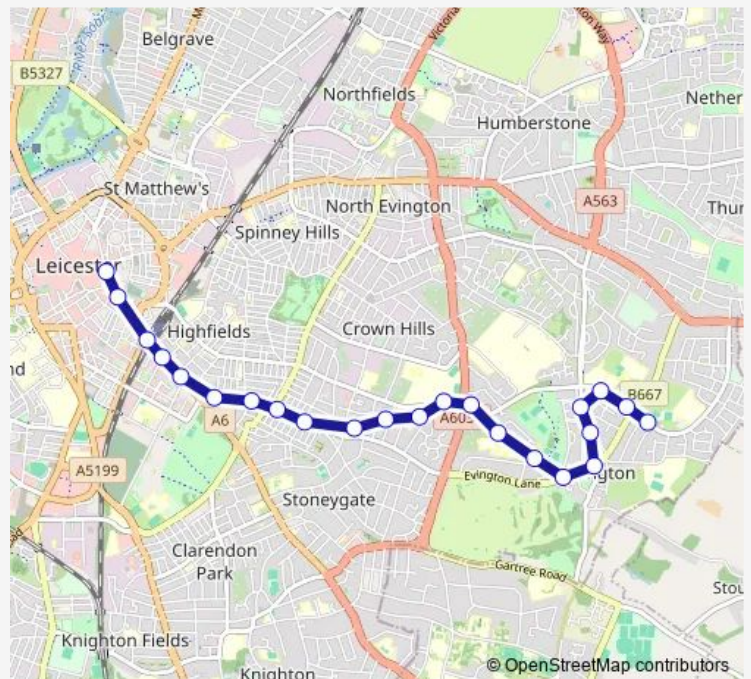

Thursday 19:21-23:21

Friday 19:21-23:21

Saturday 19:25-22:21

Sunday —

Route info

Direction: Ingarsby Drive

Stops: 31

Trip Duration: 0 hour 28 min

■ 22E — Leicester - Evington

Chepstow Road

Beckingham Road

St Stephens Road

Hamilton Street

Granville Road

Saxby Street

Prebend Street

Station Street

Charles Street

Charles Street

Direction

Charles Street — Ingarsby Drive

23 stops

[Open route schedule](#)

Charles Street

Monday 19:00-23:05

Tuesday 19:00-23:05

Wednesday 19:00-23:05

Thursday 19:00-23:05

Friday 19:00-23:05

Saturday 20:05-23:05

Sunday —

Route info