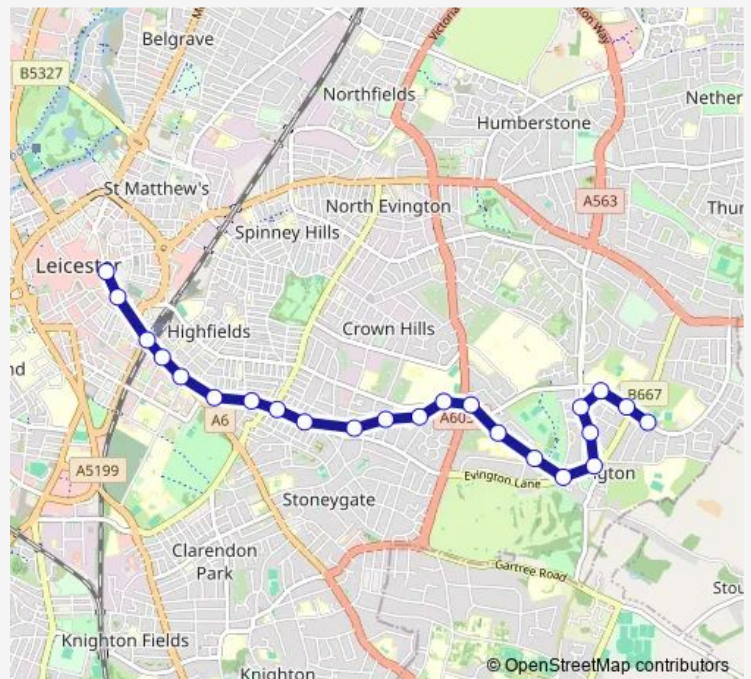

Thursday 19:21-23:21

Friday 19:21-23:21

Saturday 19:25-22:21

Sunday —

Route info

Direction: Ingarsby Drive

Stops: 31

Trip Duration: 0 hour 28 min

■ 22E — Leicester - Evington

Chepstow Road

Beckingham Road

St Stephens Road

Hamilton Street

Granville Road

Saxby Street

Prebend Street

Station Street

Charles Street

Charles Street

Direction

Charles Street — Ingarsby Drive

23 stops

[Open route schedule](#)

Charles Street

Monday 19:00-23:05

Tuesday 19:00-23:05

Wednesday 19:00-23:05

Thursday 19:00-23:05

Friday 19:00-23:05

Saturday 20:05-23:05

Sunday —

Route info