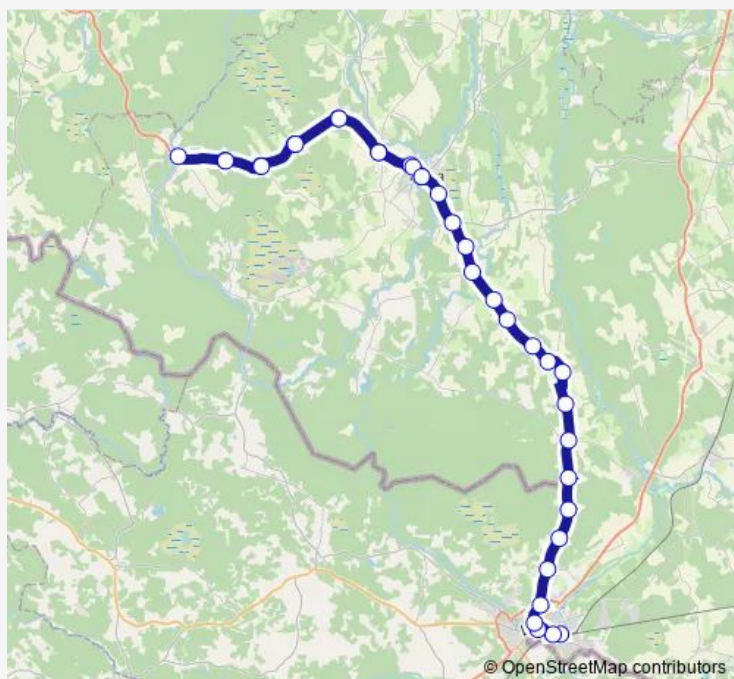

### Route schedule

Valga bussijaam — Tõrva

Monday	18:55
Tuesday	18:55
Wednesday	18:55
Thursday	18:55
Friday	18:55
Saturday	—
Sunday	—

### Route info

Direction: Valga bussijaam

Stops: 35

Trip Duration: 1 hour 25 min

© OpenStreetMap contributors

22E — Valga - Ala - Tõrva

BusMaps

Tikste