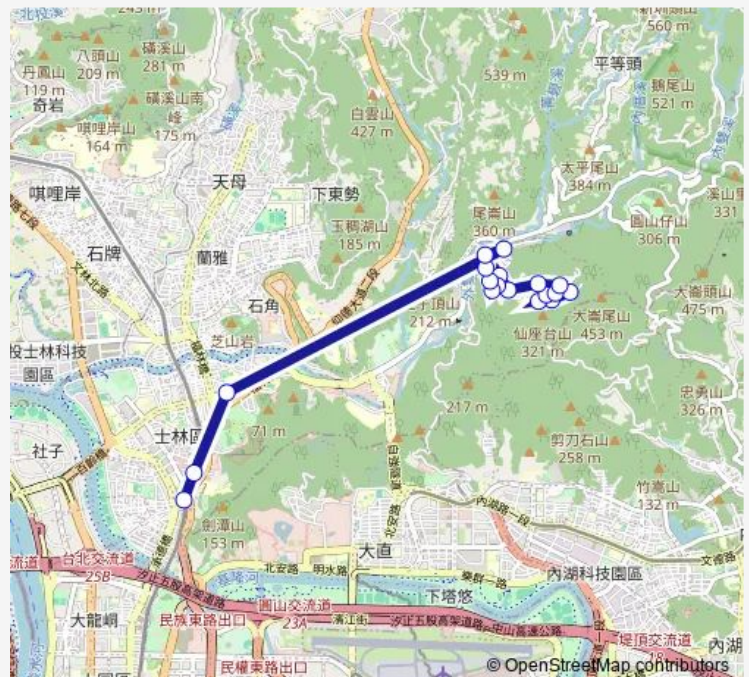

Friday

—

Saturday

—

Sunday

—

Route info

Direction: 大崙尾山

Stops: 18

Trip Duration: 0 hour 34 min

Direction

士林市場(銘傳會館) — 大崙尾山

19 stops

[Open route schedule](#)

士林市場(銘傳會館)

陽明戲院