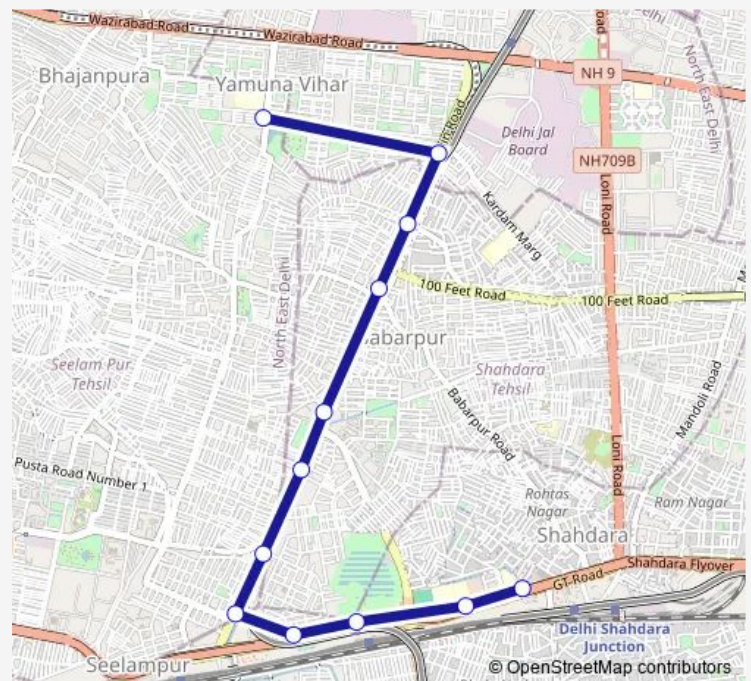

### Direction

Yamuna Vihar Cluster Depot — Shahdara Terminal

12 stops

[Open route schedule](#)

Yamuna Vihar Cluster Depot

Krishna Marg Kardam Puri

Vijay Park / Kabir Nagar

Babarpur Ext / Maujpur Crossing

Zafrabad School

Madarsa / Welcome Seelam Pur

Zafrabad

Seelampur (Jafrabad Road)

Seelam Pur Petrol Pump

Welcome Metro Station

Shahdara (Shyam Lal College)

Shahdara Terminal

### Route schedule

Yamuna Vihar Cluster Depot — Shahdara Terminal

Monday 04:58-15:41

Tuesday 04:58-15:41

Wednesday 04:58-15:41

Thursday 04:58-15:41

Friday 04:58-15:41

Saturday 04:58-15:41

### Route info

Direction: Yamuna Vihar Cluster Depot

Stops: 12

Trip Duration: 0 hour 22 min

■ 121stldown

BusMaps

121stldown Bus time schedules and route maps are available in an offline PDF at busmaps.com. Use the busmaps.com website to see live bus times, train schedule or subway schedule, and step-by-step directions for all public transit in Delhi