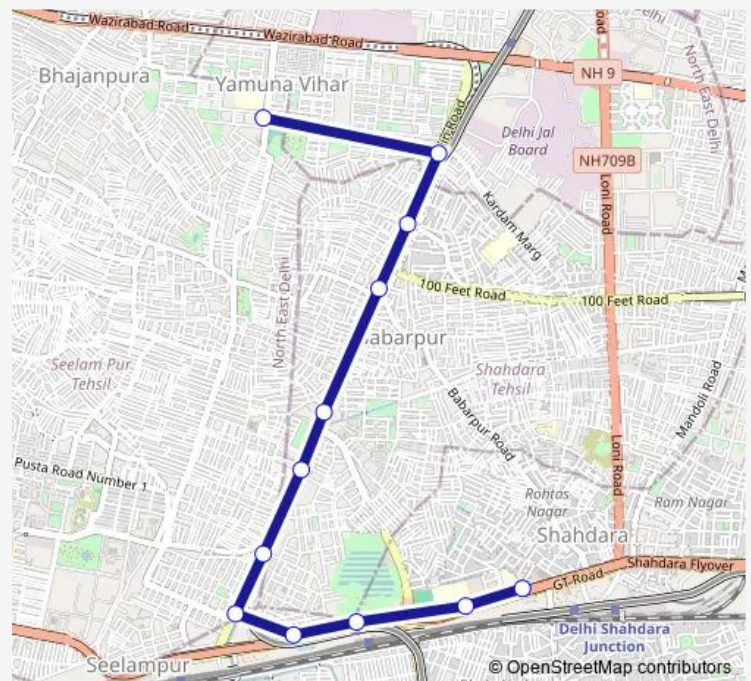

Vijay Park / Kabir Nagar

Babarpur Ext / Maujpur Crossing

Zafrabad School

Madarsa / Welcome Seelam Pur

Zafrabad

Seelampur (Jafrabad Road)

Seelam Pur Petrol Pump

Welcome Metro Station

Shahdara (Shyam Lal College)

Shahdara Terminal

Route schedule

Yamuna Vihar Cluster Depot — Shahdara Terminal

Monday 04:58-15:41

Tuesday 04:58-15:41

Wednesday 04:58-15:41

Thursday 04:58-15:41

Friday 04:58-15:41

Saturday 04:58-15:41

Sunday 04:58-15:41

Route info

Direction: Yamuna Vihar Cluster Depot

Stops: 12

Trip Duration: 0 hour 22 min

121stldown