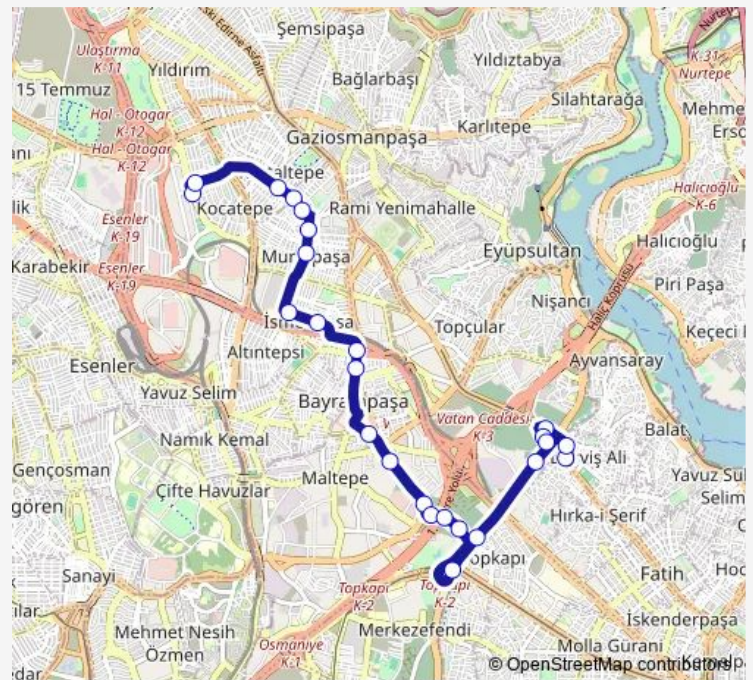

TOPKAPI ALT GEÇİT

Edirnekapi Kaleboyu

Edirnekapi

Route schedule

Şehir Parkı Cad. — Edirnekapi Rami Cad.

Monday	06:20
Tuesday	06:20
Wednesday	06:20
Thursday	06:20
Friday	06:20
Saturday	06:20
Sunday	06:20

Route info

Direction: Şehir Parkı Cad.

Stops: 25

Trip Duration: 0 hour 24 min

EDİRNEKAPI-HAL (MEGA CENTER) — Cevatpaşa - B. Paşa - Otogar - Eyüp - Edirnekapi **BusMaps**

Edirnekapi

Edirnekapi Surdiŝi

Edirnekapi Tramvay

Monday 06:20

Tuesday 06:20

Wednesday 06:20

Thursday 06:20

Friday 06:20

Saturday 06:20

Sunday 06:20

Route info

Direction: Edirnekapı Rami Cad.

Stops: 27

Trip Duration: 0 hour 22 min

Minibüs Durađı

Şehir Parkı Cad.

EDİRNEKAPI-HAL (MEGA CENTER) Bus time schedules and route maps are available in an offline PDF at busmaps.com. Use the busmaps.com website to see live bus times, train schedule or subway schedule, and step-by-step directions for all public transit in İstanbul