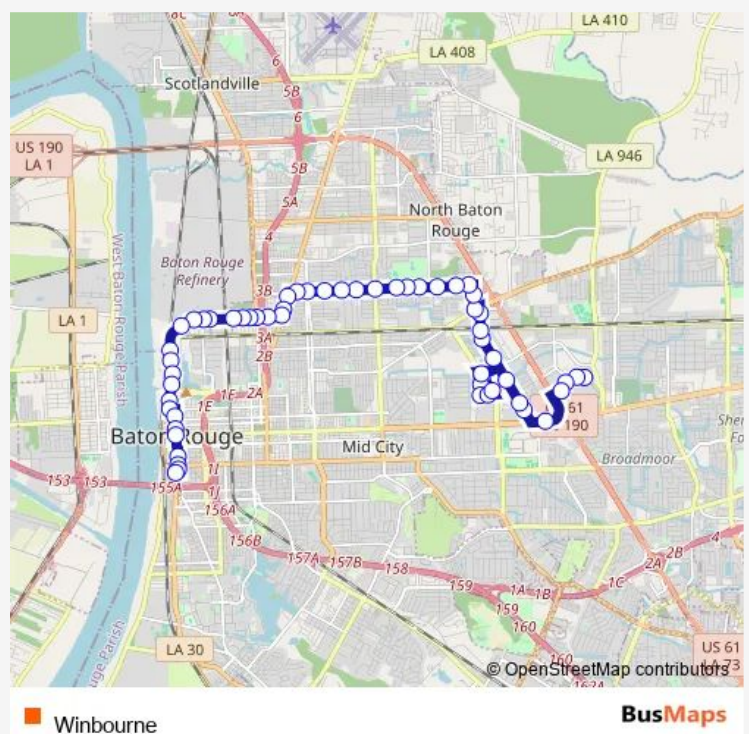

Winbourne @ Belmont Victoria Apts - W

Route schedule

Cortana PI Walmart Transfer Center - E — Europe St. @ Saint Louis - W

Monday 05:45-20:45

Tuesday 05:45-20:45

Wednesday 05:45-20:45

Thursday 05:45-20:45

Friday 05:45-20:45

Saturday 06:15-19:55

Sunday 06:00-19:00

Route info

Direction: Cortana PI Walmart Transfer Center - E

Stops: 57

Trip Duration: 0 hour 42 min

Winbourne @ Juban - W

Winbourne @ Living Faith Christian Cente

Winbourne @ Ardenwood - W

Winbourne @ Bootsie Dr - W

Winbourne @ Howell Park - W

Winbourne @ Foster Dr - W

Winbourne @ Mission Dr - W

Winbourne @ Webb - W

Winbourne @ 38th St - W

Winbourne @ Acadian - W

St Ferdinand @ Government Law Office - S

Europe St. @ Saint Louis - W

Direction

Europe St. @ Saint Louis - W — Cortana PI Walmart Transfer Center - E

65 stops

[Open route schedule](#)

Europe St. @ Saint Louis - W