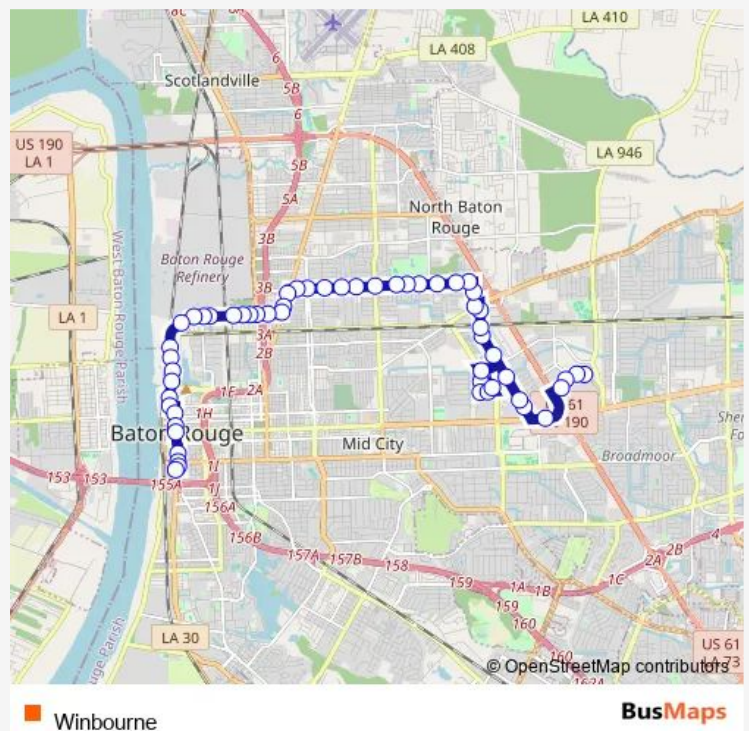

Winbourne @ Belmont Victoria Apts - W

Route schedule

Cortana PI Walmart Transfer Center - E — Europe St. @ Saint Louis - W

Monday 05:45-20:45

Tuesday 05:45-20:45

Wednesday 05:45-20:45

Thursday 05:45-20:45

Friday 05:45-20:45

Saturday 06:15-19:55

Sunday 06:00-19:00

Route info

Direction: Cortana PI Walmart Transfer Center - E

Stops: 57

Trip Duration: 0 hour 42 min

Winbourne @ Juban - W

Winbourne @ Living Faith Christian Cente

Winbourne @ Ardenwood - W

Winbourne @ Bootsie Dr - W

Winbourne @ Howell Park - W

Winbourne @ Foster Dr - W

Winbourne @ Mission Dr - W

Winbourne @ Webb - W

Winbourne @ 38th St - W

Winbourne @ Acadian - W

St Ferdinand @ Government Law Office - S

Europe St. @ Saint Louis - W

Direction

Europe St. @ Saint Louis - W — Cortana PI Walmart Transfer Center - E

65 stops

[Open route schedule](#)

Europe St. @ Saint Louis - W