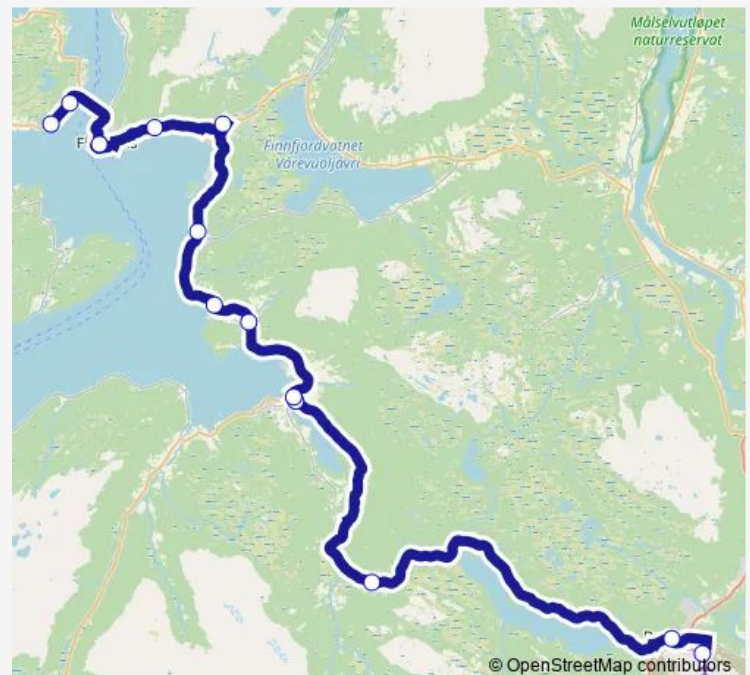

Bus Fb90 Flybuss Bardufoss - Finnsnes

[Go to website](#)

Direction

Bardufoss lufthavn — Kvelveneset

13 stops

[Open route schedule](#)

Bardufoss lufthavn

Bardufoss sentrum

Sæterlibakken

Engslettveien

Sørreisa sentralskole

Djupvåg

Tømmervik

Hemmingsjordvika fv. 86

Finnfjordbotn

Ørneheimen

Finnsnes kai

Silsand

Kvelveneset

Route schedule

Bardufoss lufthavn — Kvelveneset

Monday	11:10-22:25
Tuesday	11:10-22:25
Wednesday	11:10-22:25
Thursday	11:10-22:25
Friday	11:35-17:40
Saturday	—
Sunday	13:50-23:45

Route info

Direction: Bardufoss lufthavn

Stops: 13

Trip Duration: 1 hour 10 min

■ Fb90 — Flybuss Bardufoss - Finnsnes

BusMaps