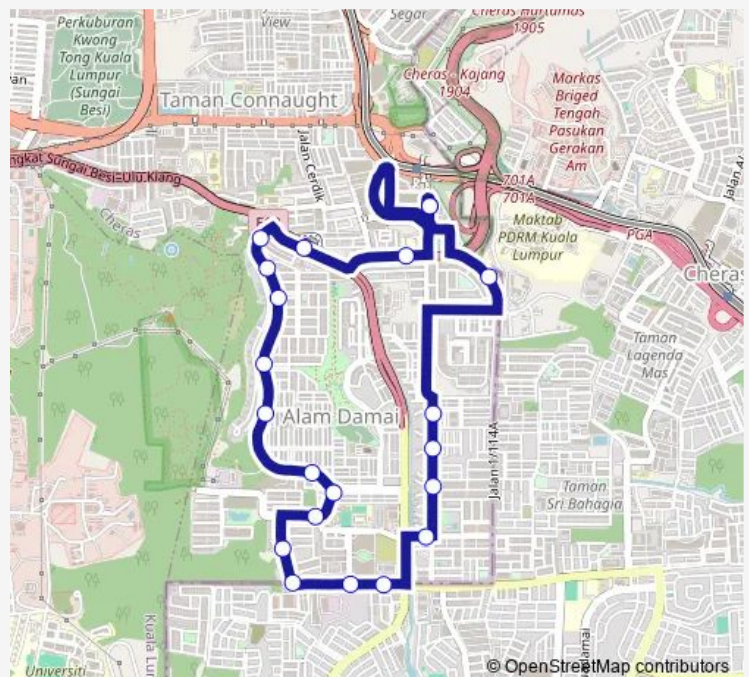

### Direction

MRT Taman Connaught Pintu C — MRT Taman Connaught Pintu C

21 stops

[Open route schedule](#)

MRT Taman Connaught Pintu C

Flat Bukit Cheras

Flat Taman Bukit Anggerik

Taman Bukit Anggerik (Utara)

### Route schedule

MRT Taman Connaught Pintu C — MRT Taman Connaught Pintu C

Monday	06:00-23:30
Tuesday	06:00-23:30
Wednesday	06:00-23:30
Thursday	06:00-23:30
Friday	06:00-23:30
Saturday	06:00-23:30
Sunday	06:00-23:30

### Route info

Direction: MRT Taman Connaught Pintu C

Stops: 21

Trip Duration: 0 hour 25 min

T412

T412 Bus time schedules and route maps are available in an offline PDF at [busmaps.com](https://busmaps.com). Use the [busmaps.com](https://busmaps.com) website to see live bus times, train schedule or subway schedule, and step-by-step directions for all public transit in Kuala Lumpur