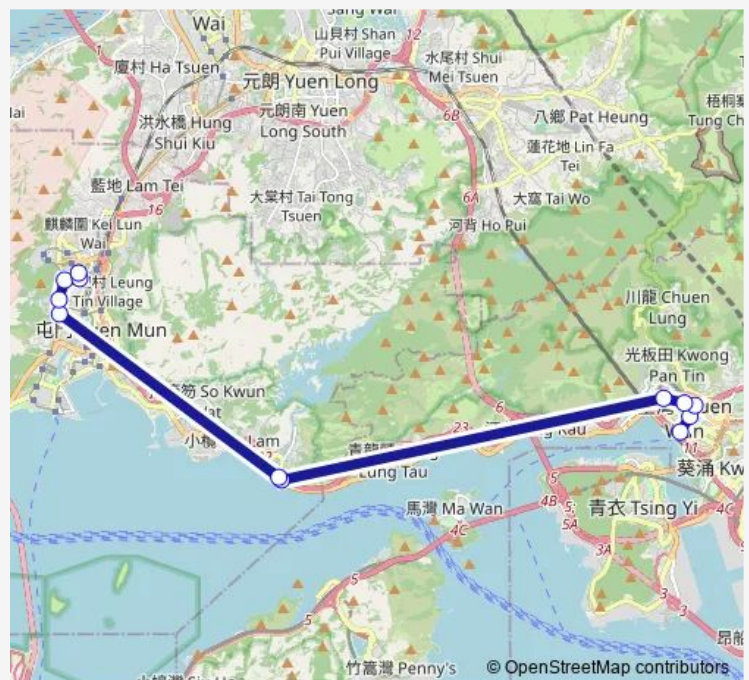

### Route schedule

[Ctb] Nina Tower[[Kmb] Nina Tower BUS Terminus][Lwb] Nina Tower BUS Terminus — [Kmb] TAI Hing BUS Terminus

Monday 06:20-21:50

Tuesday 06:20-21:50

Wednesday 06:20-21:50

Thursday 06:20-21:50

### Route info

Direction: [Ctb] Nina Tower[[Kmb] Nina Tower BUS Terminus][Lwb] Nina Tower BUS Terminus

Stops: 12

Trip Duration: 0 hour 38 min