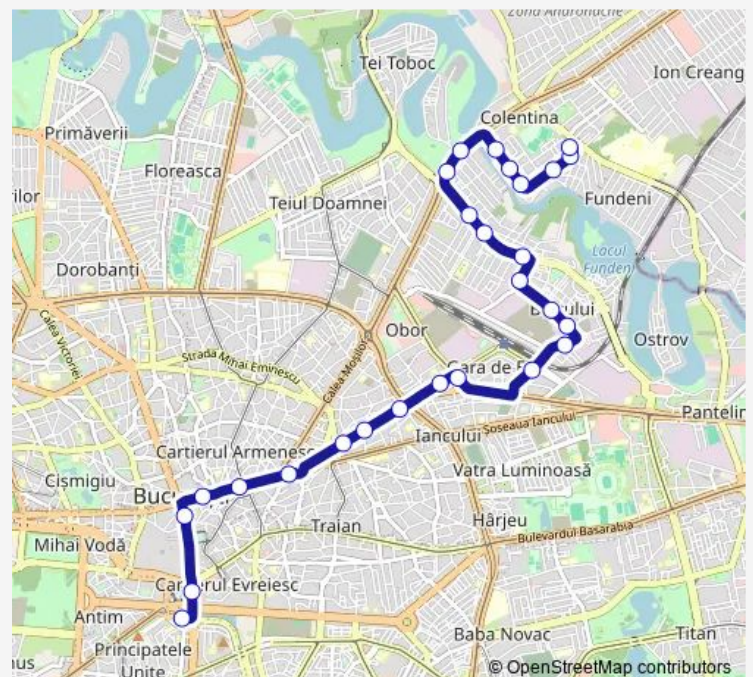

### Route schedule

Piata Unirii 2 — Soseaua Fundeni

Monday 00:00-23:30

Tuesday 00:00-23:30

Wednesday 00:00-23:30

Thursday 00:00-23:30

Friday 00:00-23:30

Saturday 00:00-23:30

### Route info

Direction: Piata Unirii 2

Stops: 27

Trip Duration: 0 hour 28 min

N120

Maior Bacila

Poiana Cu Aluni

Radovanu