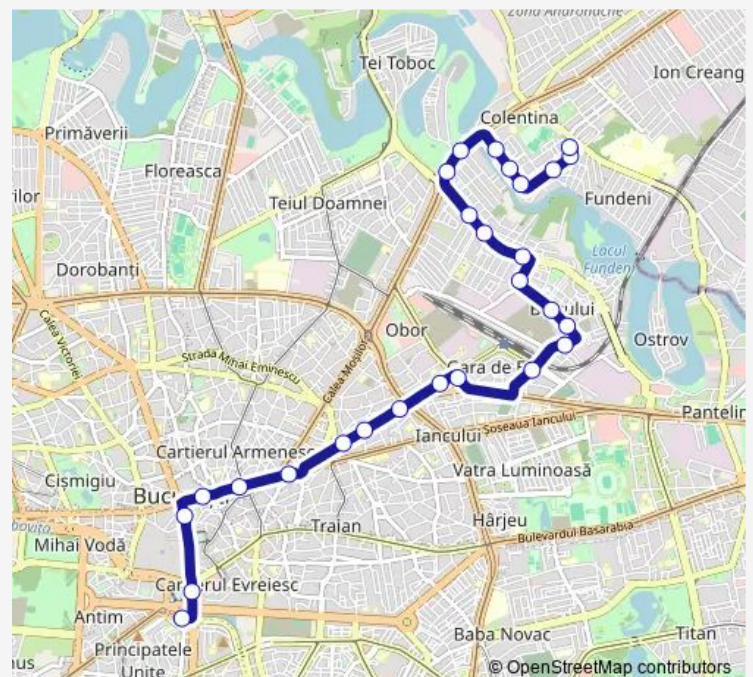

### Route schedule

Piata Unirii 2 — Soseaua Fundeni

Monday 00:00-23:30

Tuesday 00:00-23:30

Wednesday 00:00-23:30

Thursday 00:00-23:30

Friday 00:00-23:30

Saturday 00:00-23:30

### Route info

Direction: Piata Unirii 2

Stops: 27

Trip Duration: 0 hour 26 min

Maior Bacila

Poiana Cu Aluni

Radovanu

Minerilor