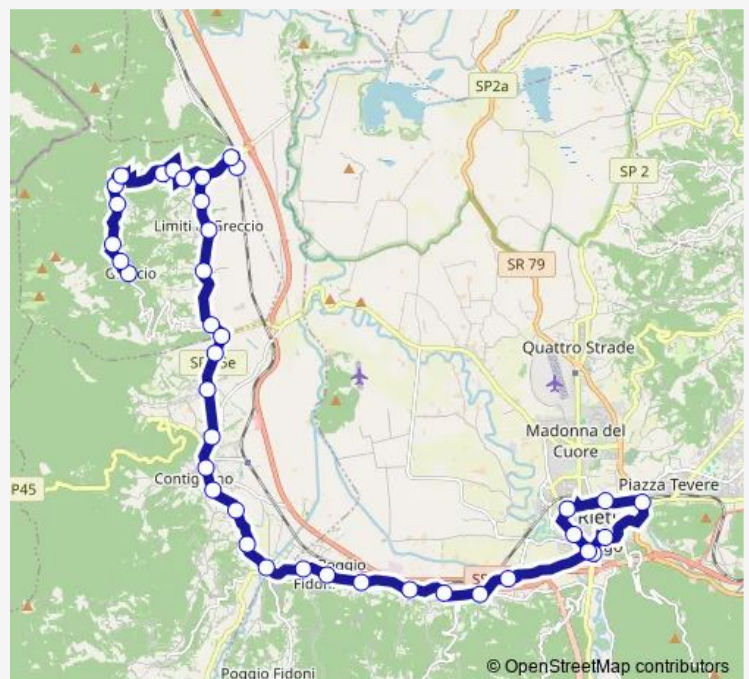

Greccio | Piazza Roma # f9601 — Rieti | Via Sasseti Via Salaria # f1075

Monday 06:55

Tuesday 06:55

Wednesday 06:55

Thursday 06:55

Friday 06:55

Saturday —

Sunday —

Route info

Direction: Greccio | Piazza Roma # f9601

Stops: 41

Trip Duration: 0 hour 58 min

Greccio - Rieti # Ri602d

Contigliano | Piazza Eroi # f9632

Contigliano | Via Repubblica Via San Lorenzo # f9633

Contigliano | Cerquetello # f9634