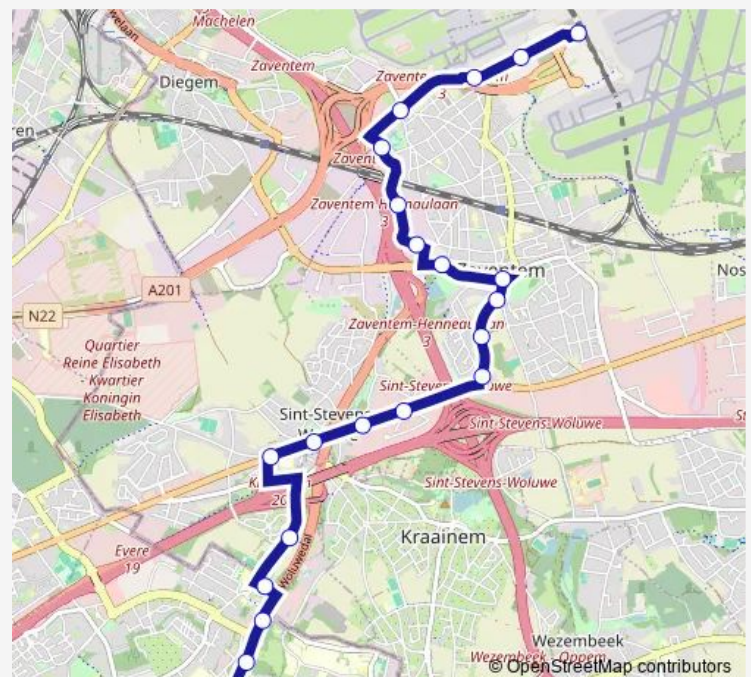

### Route schedule

Zaventem Brussels Airport perron A — Sint-Lambrechts-Woluwe Roodebeek perron 6

Monday	06:00-21:30
Tuesday	06:00-21:00
Wednesday	06:00-21:00
Thursday	06:00-21:00
Friday	06:00-21:00
Saturday	06:00-21:00
Sunday	06:00-21:30

### Route info

Direction: Zaventem Brussels Airport perron A

Stops: 21

Trip Duration: 0 hour 25 min

R59 — Zaventem Brussels Airport - Roodebeek Metro