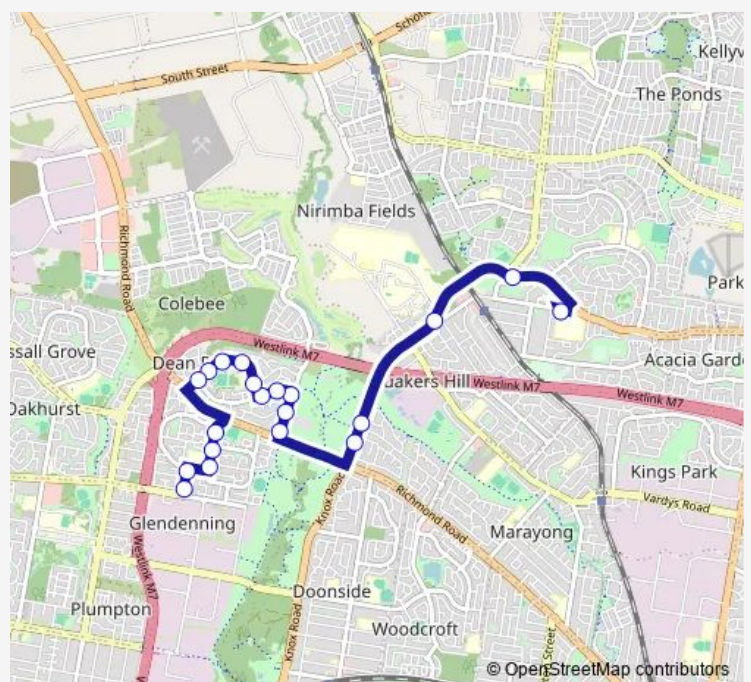

Golding Dr After Winten Dr

Golding Dr After Linde Rd

Adrienne St After Armitage Dr

Adrienne St At Marin Pl

Route schedule

Quakers Hill High School, Lalor Rd — Adrienne St At Marin Pl

Monday 15:30

Tuesday 15:30

Wednesday 15:30

Thursday 15:30

Friday 15:30

Saturday —

Sunday —

Route info

Direction: Quakers Hill High School, Lalor Rd

Stops: 20

Trip Duration: 0 hour 23 min

6545 — Quakers Hill HS to Glendenning via William Dean Ps

6545 School Bus time schedules and route maps are available in an offline PDF at busmaps.com. Use the busmaps.com website to see live bus times, train schedule or subway schedule, and step-by-step directions for all public transit in Parramatta