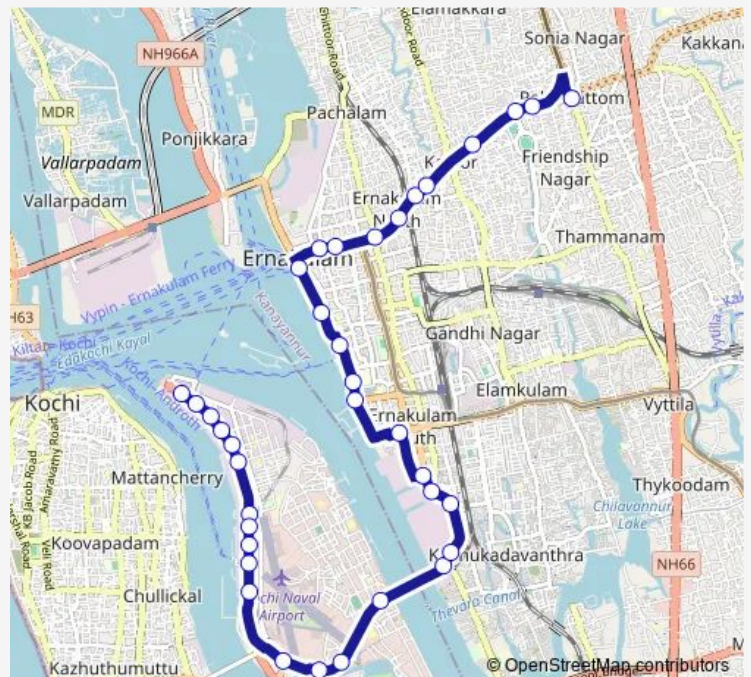

Cochin Shipyard Main Gate

Ravipuram

Pallimukk

Route schedule

Wellington Island — Palarivattom

Monday 06:00

Tuesday 06:00

Wednesday 06:00

Thursday 06:00

Friday 06:00

Saturday 06:00

Sunday 06:00

Route info

Direction: Wellington Island

Stops: 36

Trip Duration: 0 hour 45 min

■ Palarivattom ↔ Wellington Island

Gandhi Square

Subash Park

Children's Park

Menaka

High Court Junction

Saritha

St Alberts