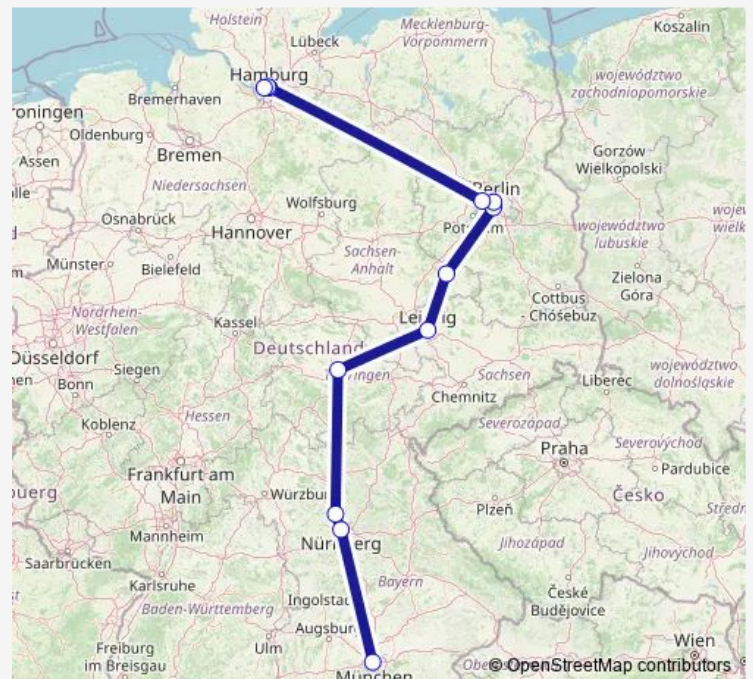

Rail ICE 1600

[Go to website](#)

Direction

München Hbf — Hamburg-Altona

12 stops

[Open route schedule](#)

München Hbf

Nürnberg Hbf

Erlangen

Erfurt Hbf

Leipzig Hbf

Lutherstadt Wittenberg Hbf

Berlin Südkreuz

Berlin Hbf (tief)

Berlin-Spandau

Hamburg Hbf

Hamburg Dammtor

Hamburg-Altona

Route schedule

München Hbf — Hamburg-Altona

Monday 08:56

Tuesday 08:56

Wednesday 08:56

Thursday 08:56

Friday 08:56

Saturday 08:56

Sunday 08:56

Route info

Direction: München Hbf

Stops: 12

Trip Duration: 6 hour 52 min

ICE 1600