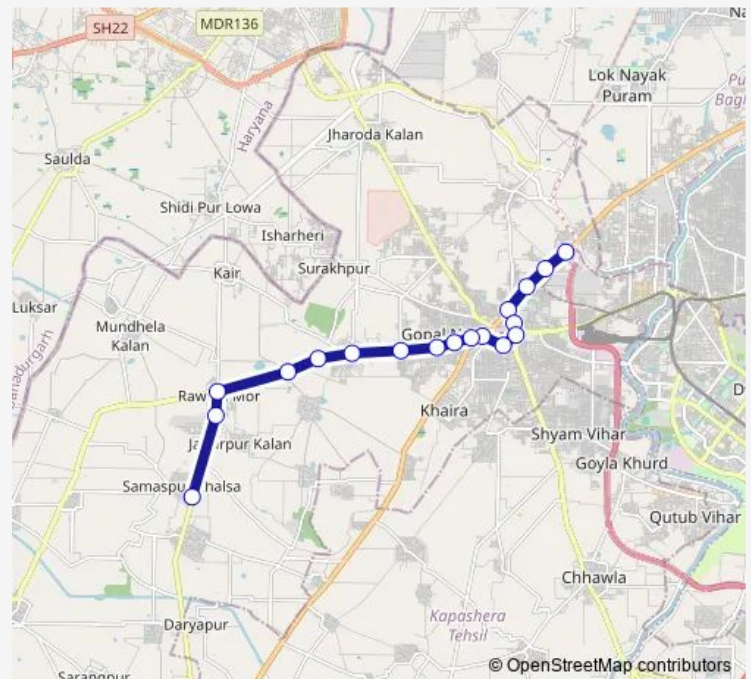

Route schedule

Dichau Kalan Depot — Samaspur Khalsa

Monday 05:24-20:06

Tuesday 05:24-20:06

Wednesday 05:24-20:06

Thursday 05:24-20:06

Friday 05:24-20:06

Saturday 05:24-20:06

Sunday 05:24-20:06

Route info

Direction: Dichau Kalan Depot

Stops: 18

Trip Duration: 0 hour 48 min

978stl

978stl Bus time schedules and route maps are available in an offline PDF at busmaps.com. Use the busmaps.com website to see live bus times, train schedule or subway schedule, and step-by-step directions for all public transit in Najafgarh