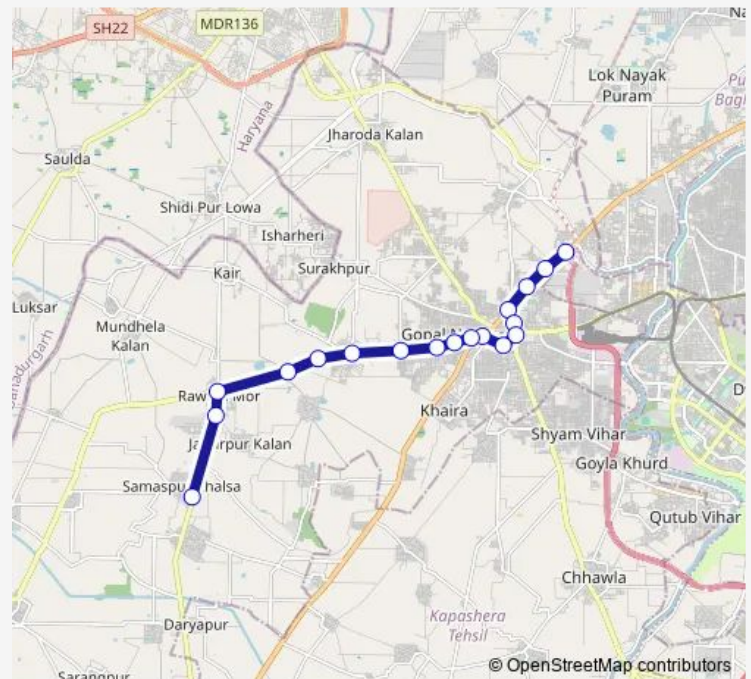

### Route schedule

Dichau Kalan Depot — Samaspur Khalsa

Monday 05:24-20:06

Tuesday 05:24-20:06

Wednesday 05:24-20:06

Thursday 05:24-20:06

Friday 05:24-20:06

Saturday 05:24-20:06

### Route info

Direction: Dichau Kalan Depot

Stops: 18

Trip Duration: 0 hour 48 min

978stl

978stl Bus time schedules and route maps are available in an offline PDF at [busmaps.com](https://busmaps.com). Use the [busmaps.com](https://busmaps.com) website to see live bus times, train schedule or subway schedule, and step-by-step directions for all public transit in Najafgarh