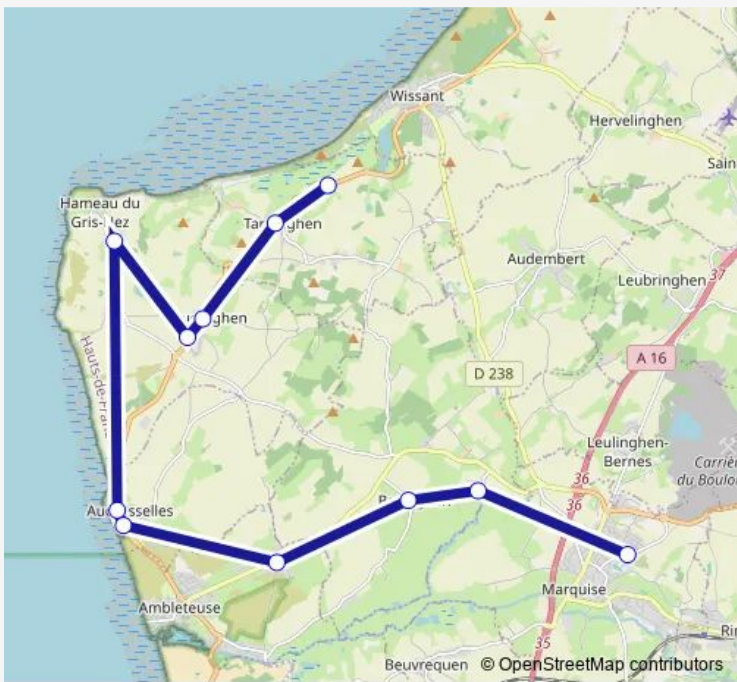

Bus 6271 Tardinghen / Marquise

[Go to website](#)

Direction
 Tardinghen - La Motte au Bourg - F Poteau — Marquise - Collège Jean Rostand - Parking

11 stops

[Open route schedule](#)

- Tardinghen - La Motte au Bourg - F Poteau
- Tardinghen - Centre - Mairie - Abri
- Audinghen - Eglise - Abri
- Audinghen - Résidence le Moulin - Abri
- Audinghen - Cap Gris Nez - Abri
- Audresselles - Rue Alexandre Guilmant - N°16
- Audresselles - Monument aux Morts - Abri
- AMBLETEUSE - Raventhun - Abri
- Bazinghen - Mairie - Ecole - F Abri
- Bazinghen - Le Bail - Abri
- Marquise - Collège Jean Rostand - Parking

Route schedule

Tardinghen - La Motte au Bourg - F Poteau — Marquise - Collège Jean Rostand - Parking

| | |
|-----------|-------------|
| Monday | 07:10-08:10 |
| Tuesday | 07:10-08:10 |
| Wednesday | 07:10-08:10 |
| Thursday | 07:10-08:10 |
| Friday | 07:10-08:10 |
| Saturday | — |
| Sunday | — |

Route info

Direction: Tardinghen - La Motte au Bourg - F Poteau

Stops: 11

Trip Duration: 0 hour 40 min

6271 Bus time schedules and route maps are available in an offline PDF at busmaps.com. Use the busmaps.com website to see live bus times, train schedule or subway schedule, and step-by-step directions for all public transit in Audinghen