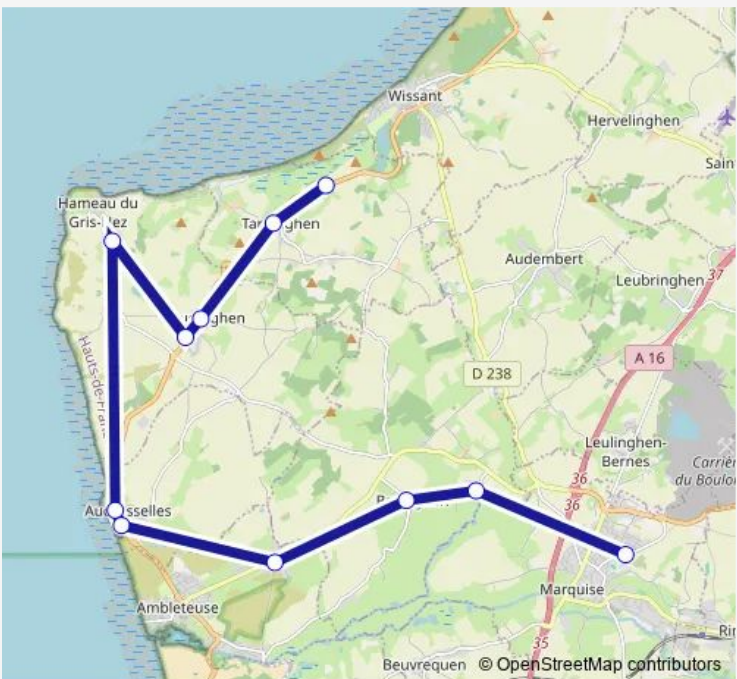

Bus 6271 Tardingen / Marquise

[Go to website](#)

**Direction**  
 Tardingen - La Motte au Bourg - F Poteau — Marquise - Collège Jean Rostand - Parking

11 stops

[Open route schedule](#)

- Tardingen - La Motte au Bourg - F Poteau
- Tardingen - Centre - Mairie - Abri
- Audinghen - Eglise - Abri
- Audinghen - Résidence le Moulin - Abri
- Audinghen - Cap Gris Nez - Abri
- Audresselles - Rue Alexandre Guilmant - N°16
- Audresselles - Monument aux Morts - Abri
- Ambleteuse - Raventhun - Abri
- Bazinghen - Mairie - Ecole - F Abri
- Bazinghen - Le Bail - Abri
- Marquise - Collège Jean Rostand - Parking

Route schedule

Tardingen - La Motte au Bourg - F Poteau — Marquise - Collège Jean Rostand - Parking

Monday	07:10-08:10
Tuesday	07:10-08:10
Wednesday	07:10-08:10
Thursday	07:10-08:10
Friday	07:10-08:10
Saturday	—
Sunday	—

Route info

Direction: Tardingen - La Motte au Bourg - F Poteau

Stops: 11

Trip Duration: 0 hour 40 min

6271 Bus time schedules and route maps are available in an offline PDF at [busmaps.com](https://busmaps.com). Use the [busmaps.com](https://busmaps.com) website to see live bus times, train schedule or subway schedule, and step-by-step directions for all public transit in Audinghen