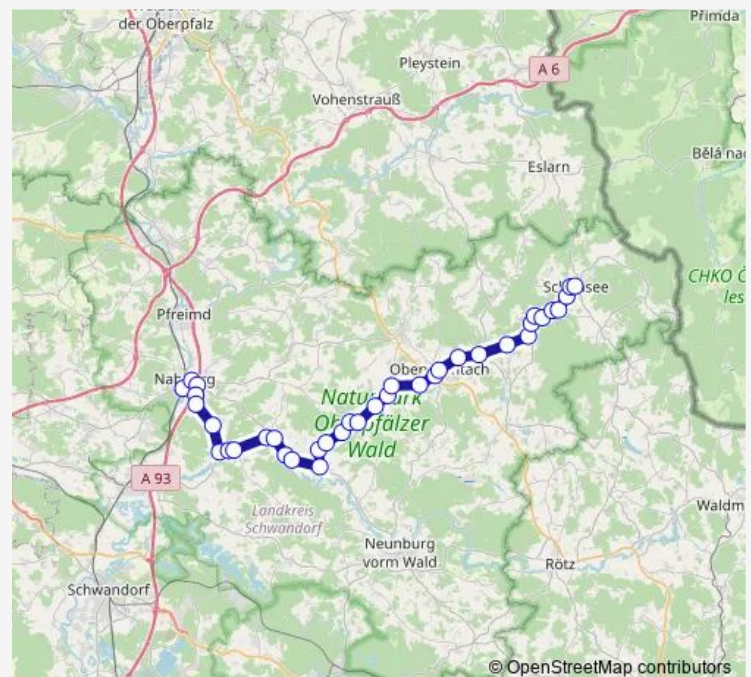

Siegelsdorf bei Altendorf

### Route schedule

Schönsee, Rathaus/Post — Nabburg

Monday 08:30

Tuesday 08:30

Wednesday 08:30

Thursday 08:30

Friday 08:30

Saturday 08:30

### Route info

Direction: Schönsee, Rathaus/Post

Stops: 36

Trip Duration: 1 hour 0 min

6271

BusMaps

Fronhof

Zangenstein, Abzw Ort

## Route info

Direction: Nabburg

Stops: 37

Trip Duration: 1 hour 0 min

Oberviechtach, Kaserne

Pirkhof, Abzw

Waldesruh

Gaisthal, Ortsmitte