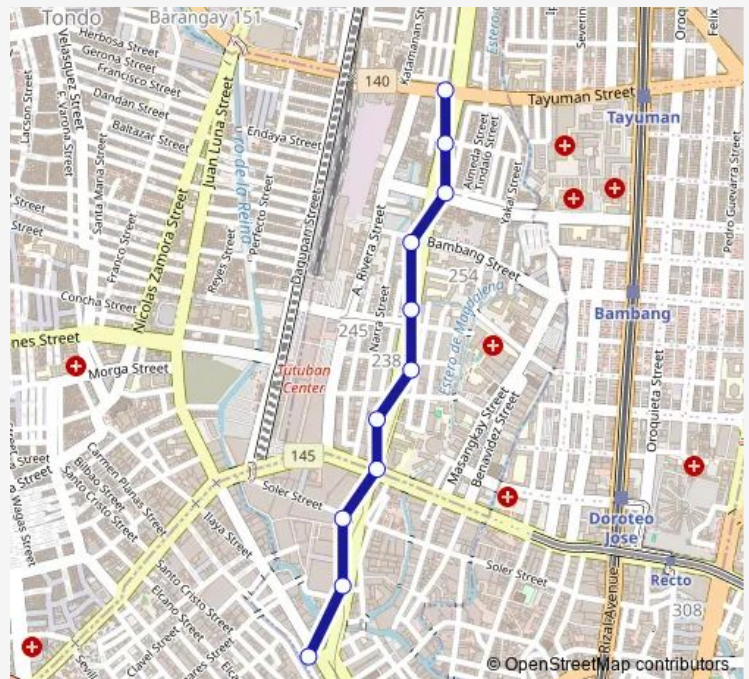

Bus A Rivera Plaza Dela Barca via J Santo

[Go to website](#)

Direction

Jose Abad Santos Avenue / Tayuman Road, Quezon City
— Juan Luna / Veronica Intersection, Manila

11 stops

[Open route schedule](#)

Jose Abad Santos Avenue / Tayuman Road, Quezon City

Jose Abad Santos Ave./ Villaruel Street Villaruel Intersection, Manila

Quiricada / Antonio Rivera Intersection, Manila

Jose Abad Santos Ave / Bambang Intersection., Manila

Jose Abad Santos Ave., Manila

Destiny Cable, Jose Abad Santos Ave., Manila

Juan Luna / Veronica Intersection, Manila

Route schedule

Jose Abad Santos Avenue / Tayuman Road, Quezon City
— Juan Luna / Veronica Intersection, Manila

Monday	00:00
Tuesday	00:00
Wednesday	00:00
Thursday	00:00
Friday	00:00
Saturday	00:00
Sunday	00:00

Route info

Direction: Jose Abad Santos Avenue / Tayuman Road, Quezon City

Stops: 11

Trip Duration: 0 hour 9 min

A Rivera Plaza Dela Barca via J Santo

Direction

Reina Regente / Dadivas Intersection, Manila — Jose Abad Santos Ave./ Villaruel Street Villaruel Intersection, Manila