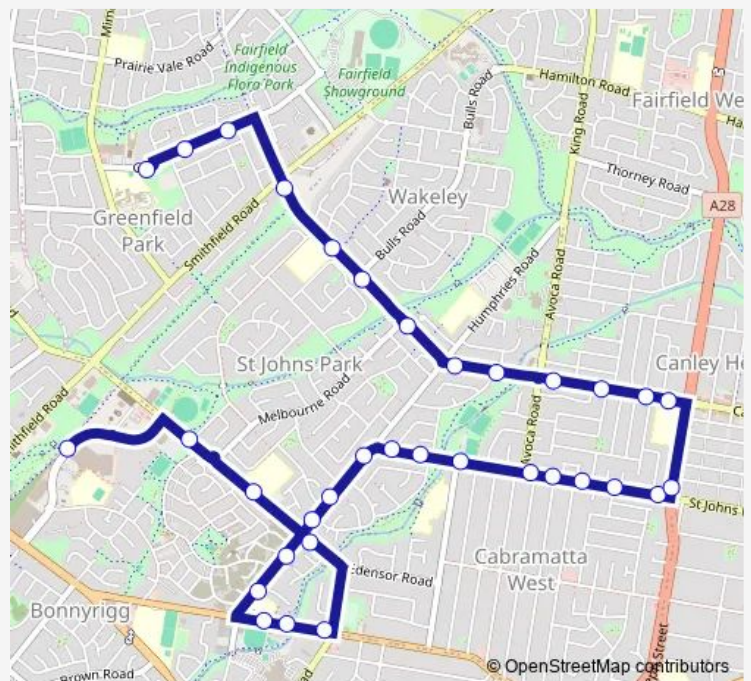

Route schedule

Bonnyrigg Av Opp Bonnyrigg Plaza — St Johns Park High School, Bus Bay

Monday	07:25
Tuesday	07:25
Wednesday	07:25
Thursday	07:25
Friday	07:25
Saturday	—
Sunday	—

Route info

Direction: Bonnyrigg Av Opp Bonnyrigg Plaza

Stops: 34

Trip Duration: 0 hour 30 min

9087 — Bonnyrigg to St Johns Park High School via Canley Heights **BusMaps**

Cambridge St Opp Wyong St

Canley Vale Rd Before Byrd St

Canley Vale Rd Opp Andrew Av

Canley Vale Rd At Stevenage Rd

Canley Vale Rd Before Avoca Rd

Canley Vale Rd At Bowtell Av

Canley Vale Rd Before Humphries Rd

Canley Vale Rd At Melbourne Rd

Canley Vale Rd Opp Bulls Rd

Cardinal Stepinac Nursing Home, Canley Vale Rd

Canley Vale Rd Before Smithfield Rd

Greenfield Rd At Blacksmith St

Greenfield Rd Before Mistral St

St Johns Park High School, Bus Bay

9087 School Bus time schedules and route maps are available in an offline PDF at busmaps.com. Use the busmaps.com website to see live bus times, train schedule or subway schedule, and step-by-step directions for all public transit in Liverpool